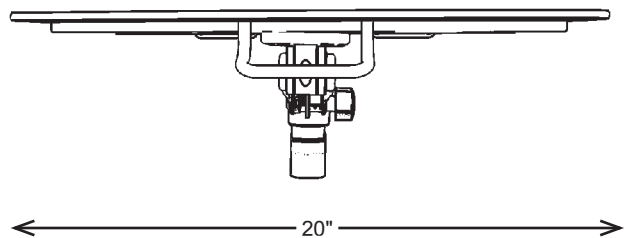

Ultra Keyboard Mount

Model Number as shown:
KPP-W3-A2-QG
(keyboard and mouse not included)

ICW

Ultra Keyboard Mount

DESCRIPTION:

The Ultra keyboard mount is the most compact and space-saving way to ergonomically mount your keyboard and mouse. The mount allows the full articulation of the keyboard tray. The Paralink style lift and stowing system allows for tray height adjustment without affecting the personalized tilt, then fold up and stow out of the way when not in use. The Ultra style flip-up system allows you to tilt the keyboard completely back for convenient stowing. These are great solutions for kiosk applications as well as in medical and dental applications as data entry stations or for patient use.

SPECIFICATIONS:

Finish: Gray, black or medical white
Weight capacity: 28 lbs (12.7 kg)

SIDE ELEVATION

← 10" →

TOP VIEW

FRONT ELEVATION