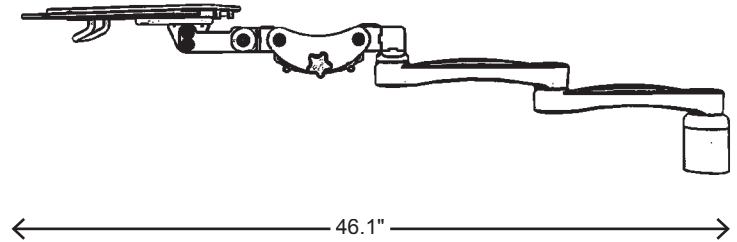

Ultra Keyboard Mount

Model Number as shown:
KPP-W3-A2-QG
(keyboard and mouse not included)

ICW

Ultra Keyboard Mount

DESCRIPTION:

The Ultra keyboard mount is the most compact and space-saving way to ergonomically mount your keyboard and mouse. The mount allows the full articulation of the keyboard tray. The Paralink style lift and stowing system allows for tray height adjustment without affecting the personalized tilt, then fold up and stow out of the way when not in use. The Ultra style flip-up system allows you to tilt the keyboard completely back for convenient stowing. These are great solutions for kiosk applications as well as in medical and dental applications as data entry stations or for patient use.

FEATURES:

- Collapsible arms
- Fold-up keyboard tray
- Slide-out mouse tray

OPTIONS:

- HDPE, ergonomic, or mini keyboard tray styles
- Paralink and Ultra styles
- 11" and 20" extension arms
- Available in desk, wall and pole mounts

SPECIFICATIONS:

Finish: Gray, black or medical white
Weight capacity: 28 lbs (12.7 kg)

SIDE ELEVATION

← 10" →

TOP VIEW

FRONT ELEVATION