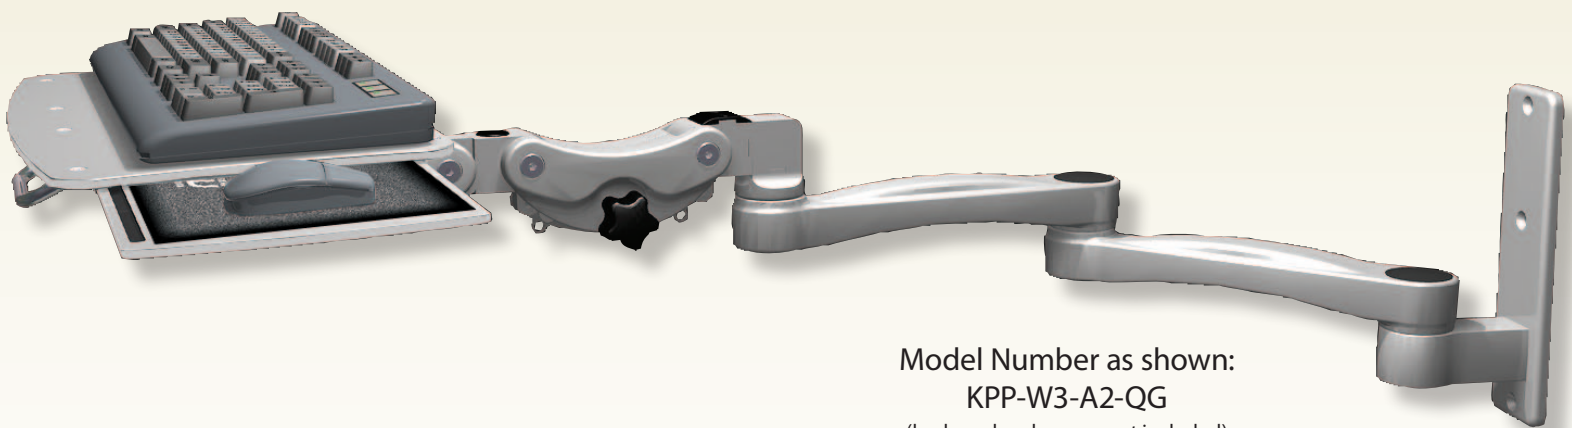

Ultra Keyboard Mount

Model Number as shown:
KPP-W3-A2-QG
(keyboard and mouse not included)

ICW

Ultra Keyboard Mount

DESCRIPTION:

The Ultra keyboard mount is the most compact and space-saving way to ergonomically mount your keyboard and mouse. The mount allows the full articulation of the keyboard tray. The Paralink style lift and stowing system allows for tray height adjustment without affecting the personalized tilt, then fold up and stow out of the way when not in use. The Ultra style flip-up system allows you to tilt the keyboard completely back for convenient stowing. These are great solutions for kiosk applications as well as in medical and dental applications as data entry stations or for patient use.

FEATURES:

- Collapsible arms
- Fold-up keyboard tray
- Slide-out mouse tray

OPTIONS:

- HDPE, ergonomic, or mini keyboard tray styles
- Paralink and Ultra styles
- 11" and 20" extension arms
- Available in desk, wall and pole mounts

SPECIFICATIONS:

Finish: Gray, black or medical white
Weight capacity: 28 lbs (12.7 kg)

SIDE ELEVATION

← 10" →

TOP VIEW

FRONT ELEVATION