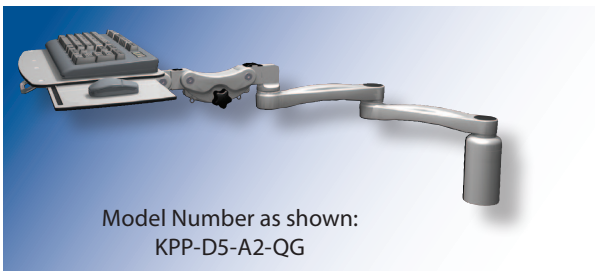

Ultra Keyboard Mount

Model Number as shown:
KPP-W3-A2-QG
(keyboard and mouse not included)

ICW

Ultra Keyboard Mount

DESCRIPTION:

The Ultra keyboard mount is the most compact and space-saving way to ergonomically mount your keyboard and mouse. The mount allows the full articulation of the keyboard tray. The Paralink style lift and stowing system allows for tray height adjustment without affecting the personalized tilt, then fold up and stow out of the way when not in use. The Ultra style flip-up system allows you to tilt the keyboard completely back for convenient stowing. These are great solutions for kiosk applications as well as in medical and dental applications as data entry stations or for patient use.

FEATURES:

- Collapsible arms
- Fold-up keyboard tray
- Slide-out mouse tray

OPTIONS:

- HDPE, ergonomic, or mini keyboard tray styles
- Paralink and Ultra styles
- 11" and 20" extension arms
- Available in desk, wall and pole mounts

SPECIFICATIONS:

Finish: Gray, black or medical white
Weight capacity: 28 lbs (12.7 kg)

SIDE ELEVATION

← 10" →

TOP VIEW

FRONT ELEVATION