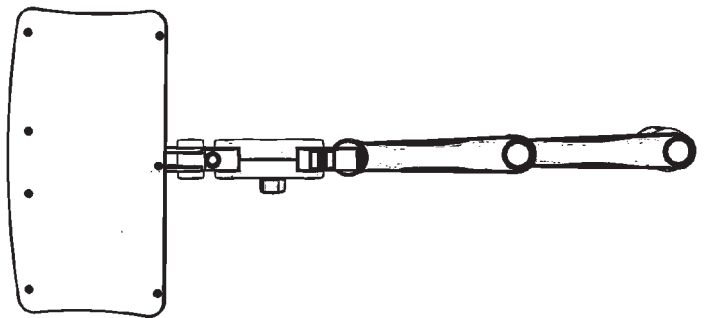

Ultra Keyboard Mount

Model Number as shown:
KPP-W3-A2-QG
(keyboard and mouse not included)

ICW

Ultra Keyboard Mount

DESCRIPTION:

The Ultra keyboard mount is the most compact and space-saving way to ergonomically mount your keyboard and mouse. The mount allows the full articulation of the keyboard tray. The Paralink style lift and stowing system allows for tray height adjustment without affecting the personalized tilt, then fold up and stow out of the way when not in use. The Ultra style flip-up system allows you to tilt the keyboard completely back for convenient stowing. These are great solutions for kiosk applications as well as in medical and dental applications as data entry stations or for patient use.

FEATURES:

- Collapsible arms
- Fold-up keyboard tray
- Slide-out mouse tray

OPTIONS:

- HDPE, ergonomic, or mini keyboard tray styles
- Paralink and Ultra styles
- 11" and 20" extension arms
- Available in desk, wall and pole mounts

SPECIFICATIONS:

Finish: Gray, black or medical white
Weight capacity: 28 lbs (12.7 kg)

SIDE ELEVATION

← 10" →

TOP VIEW

FRONT ELEVATION