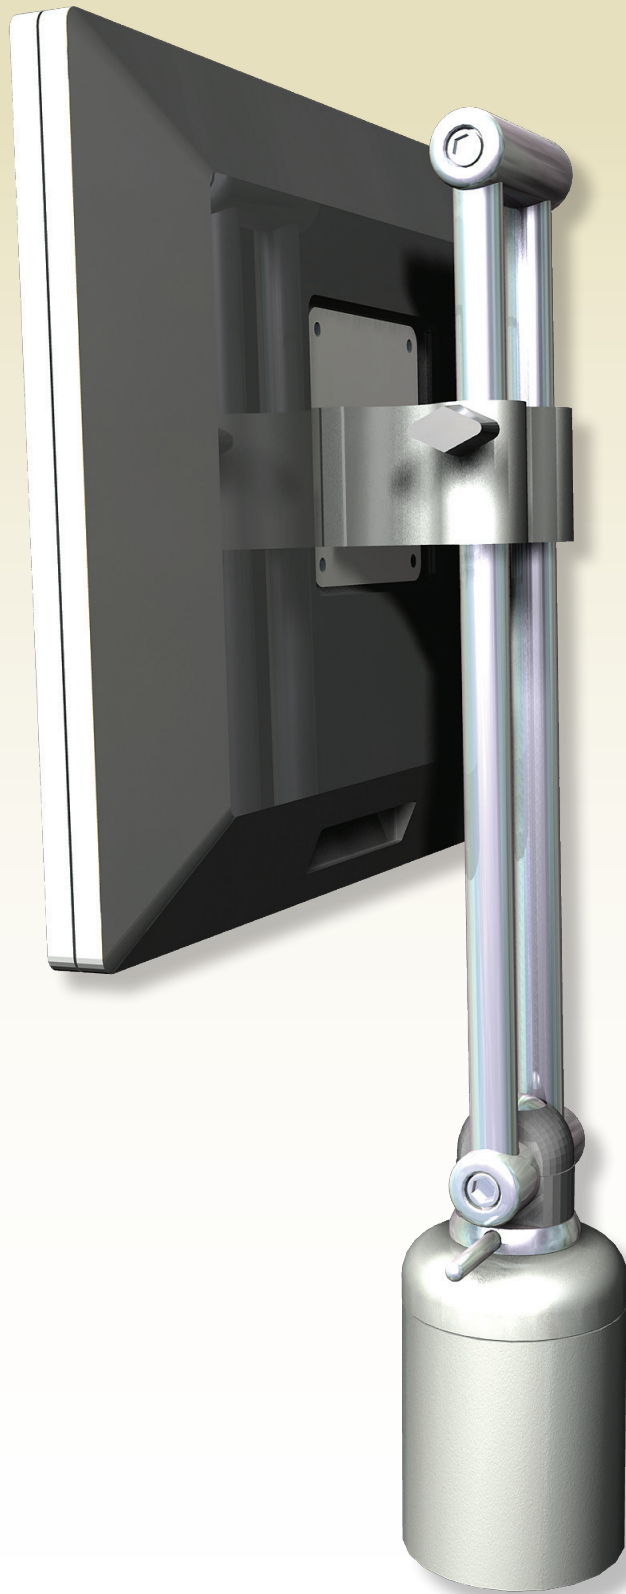

# Ergovision 610 Desk Mount

Model Number as shown:  
EV610-DV5-QG

**ICW**

## DESCRIPTION:

The Ergovision 610 LCD monitor mount is an excellent choice for medical or dental environments, or for point-of-sale applications such as financial institutions, banks, store outlets and insurance brokers. The EV610 makes it easy to adjust the height and tilt of your LCD monitor to the most ergonomic position. It provides the flexibility needed in situations where employees of different heights share the same workstation.

## FEATURES:

- Raise or lower monitor 9.5 inches
- 360° of swivel
- 60° of tilt

## SPECIFICATIONS:

Finish:	Gray, black or medical white
Weight capacity:	22 lbs (9.9 kg)
Vert. adjustment range:	9.5"
Mounting surface:	Desk/table/counter
Screen swivel:	360°
Screen tilt:	60°
VESA interface:	75mm and 100mm