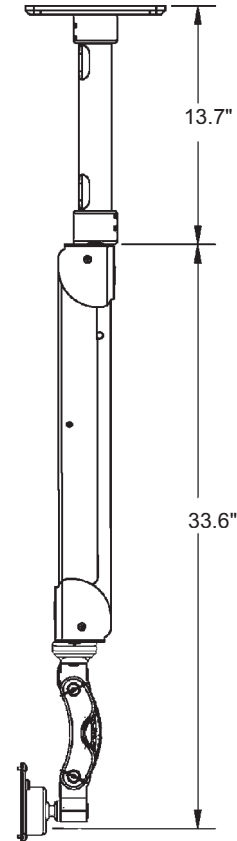

Single Arm Elite with Quicklink

Model Number as shown:
ELQ5120-C8X12-QG
(monitor not included)

ICW

Single Arm Elite with Paralink Swivel

DESCRIPTION:

The single arm Elite with Quicklink incorporates design features allowing it to support up to 28 lbs (12.7 kg) while providing effortless movement. The Elite allows an LCD to be suspended and pulled out when required. The Elite is fully cable managed, gas spring assisted, and provides up to 21" of vertical and horizontal adjustment from mount to monitor, along with 180° of rotation.

Machined from billet aluminum, the unit is powder coated for a durable, lasting finish. Hand assembly ensures that a quality product is shipped to you.

FEATURES:

- Gas spring assisted
- Full cable management
- Effortless mobility

SPECIFICATIONS:

Finish:	Gray, black or medical white
Weight capacity:	28 lbs (12.7 kg)
Vert. adjustment range:	21"
Maximum reach:	33.6 "
Arm swivel at mount:	360°
Screen swivel:	360°
Screen tilt:	180°
VESA interface:	75mm and 100mm

SIDE extended

SIDE folded