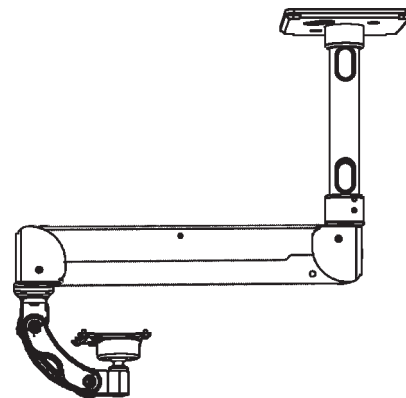

Single Arm Elite with Quicklink

Model Number as shown:
ELQ5120-C8X12-QG
(monitor not included)

ICW

Single Arm Elite with Paralink Swivel

DESCRIPTION:

The single arm Elite with Quicklink incorporates design features allowing it to support up to 28 lbs (12.7 kg) while providing effortless movement. The Elite allows an LCD to be suspended and pulled out when required. The Elite is fully cable managed, gas spring assisted, and provides up to 21" of vertical and horizontal adjustment from mount to monitor, along with 180° of rotation.

Machined from billet aluminum, the unit is powder coated for a durable, lasting finish. Hand assembly ensures that a quality product is shipped to you.

FEATURES:

- Gas spring assisted
- Full cable management
- Effortless mobility

SPECIFICATIONS:

Finish:	Gray, black or medical white
Weight capacity:	28 lbs (12.7 kg)
Vert. adjustment range:	21"
Maximum reach:	33.6 "
Arm swivel at mount:	360°
Screen swivel:	360°
Screen tilt:	180°
VESA interface:	75mm and 100mm

SIDE extended

SIDE folded