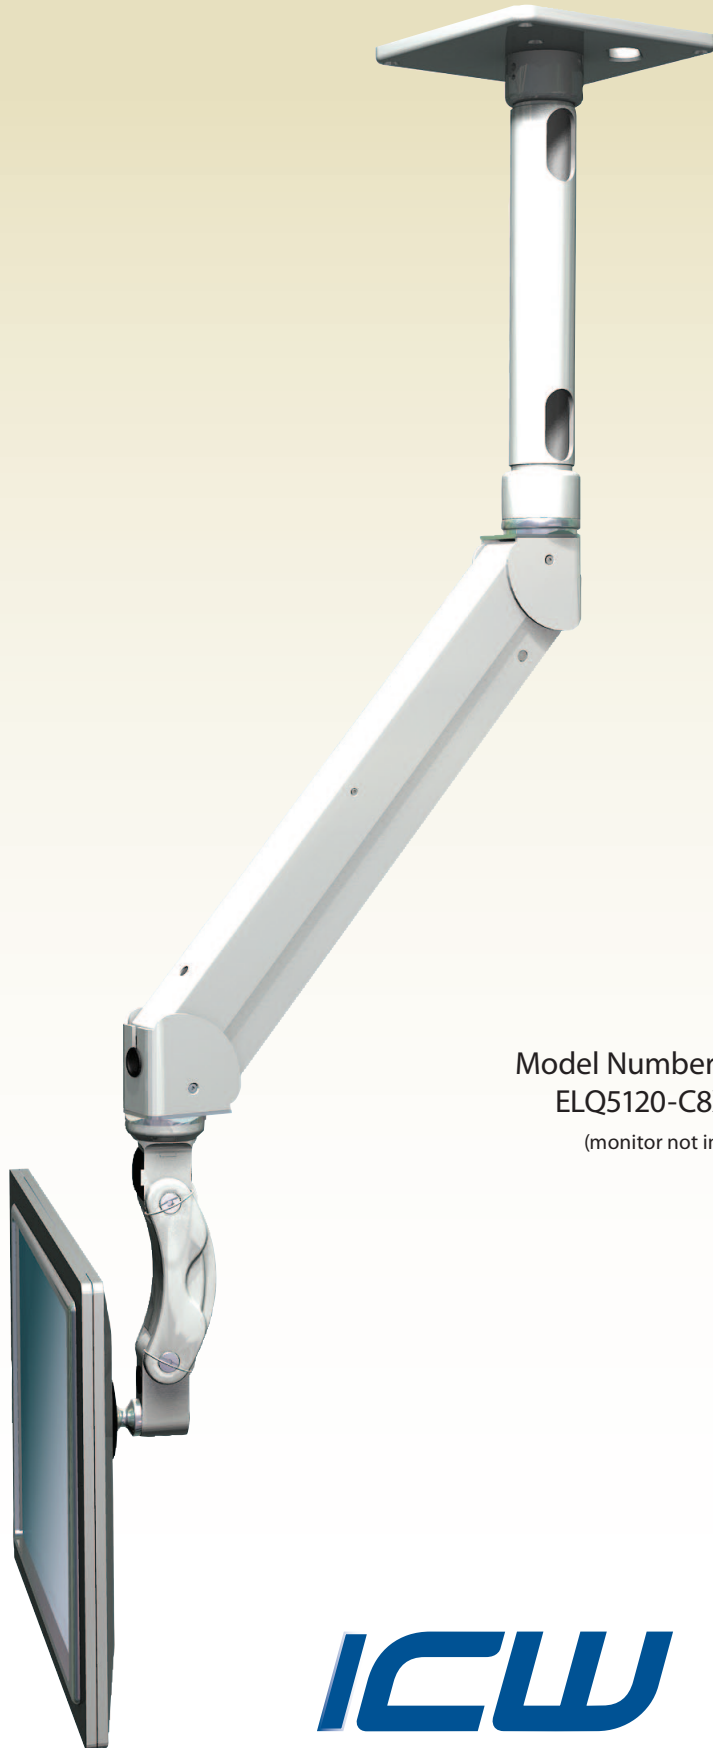

Single Arm Elite with Quicklink

Model Number as shown:
ELQ5120-C8X12-QG
(monitor not included)

ICW

Single Arm Elite with Paralink Swivel

DESCRIPTION:

The single arm Elite with Quicklink incorporates design features allowing it to support up to 28 lbs (12.7 kg) while providing effortless movement. The Elite allows an LCD to be suspended and pulled out when required. The Elite is fully cable managed, gas spring assisted, and provides up to 21" of vertical and horizontal adjustment from mount to monitor, along with 180° of rotation.

Machined from billet aluminum, the unit is powder coated for a durable, lasting finish. Hand assembly ensures that a quality product is shipped to you.

FEATURES:

- Gas spring assisted
- Full cable management
- Effortless mobility

SPECIFICATIONS:

Finish:	Gray, black or medical white
Weight capacity:	28 lbs (12.7 kg)
Vert. adjustment range:	21"
Maximum reach:	33.6 "
Arm swivel at mount:	360°
Screen swivel:	360°
Screen tilt:	180°
VESA interface:	75mm and 100mm

SIDE extended

SIDE folded