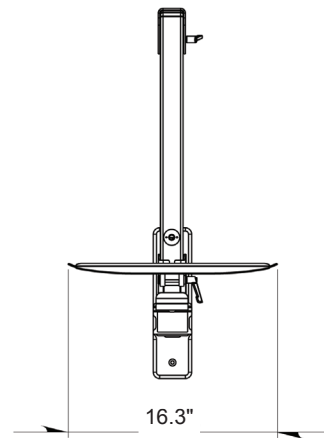

Elite Laptop Arm

Model Number as shown:
EL5220LT-WT-QG
(laptop not included)

ICW

Elite Laptop Arm

DESCRIPTION:

The double arm Elite with a laptop tray incorporates design features allowing it to support up to 28 lbs (12.7 kg) while providing effortless movement. It allows a laptop to be pulled out when required. The Elite arm is fully cable managed, gas spring assisted, and provides up to 42" of vertical and horizontal adjustment from mount to tray, along with 180° of rotation, making it ideal in medical operating rooms or dental operatories.

SPECIFICATIONS:

Finish:	Gray, black or medical white
Weight capacity:	28 lbs (12.7 kg)
Vert. adjustment range:	42"
Maximum reach:	66"
Arm swivel at mount:	180°
Tray swivel:	360°
Tray size:	12" x 15"

WALL PLATE

SIDE

FOLDED TO
MINIMUM PROFILE

FRONT

SIDE, EXTENDED