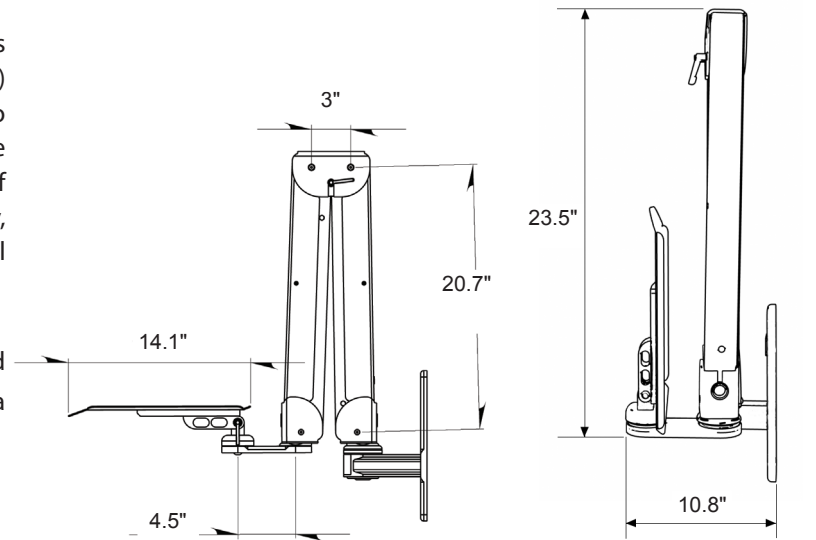

Elite Laptop Arm

Model Number as shown:
EL5220LT-WT-QG
(laptop not included)

ICW

Elite Laptop Arm

DESCRIPTION:

The double arm Elite with a laptop tray incorporates design features allowing it to support up to 28 lbs (12.7 kg) while providing effortless movement. It allows a laptop to be pulled out when required. The Elite arm is fully cable managed, gas spring assisted, and provides up to 42" of vertical and horizontal adjustment from mount to tray, along with 180° of rotation, making it ideal in medical operating rooms or dental operatories.

Machined from billet aluminum, the unit is powder coated for a durable, lasting finish. Hand assembly ensures that a quality product is shipped to you.

FEATURES:

- Fully enclosed gas cylinders
- Hardened alloy shoulder bolts and Teflon bushings, engineered for years of reliable service and quiet operation
- Powder coated and anodized for long wear and easy cleaning
- Cable channeling through the arm assembly
- Flip-up tray

SPECIFICATIONS:

Finish:	Gray, black or medical white
Weight capacity:	28 lbs (12.7 kg)
Vert. adjustment range:	42"
Maximum reach:	66"
Arm swivel at mount:	180°
Tray swivel:	360°
Tray size:	12" x 15"

WALL PLATE

SIDE

FOLDED TO
MINIMUM PROFILE

FRONT

SIDE, EXTENDED