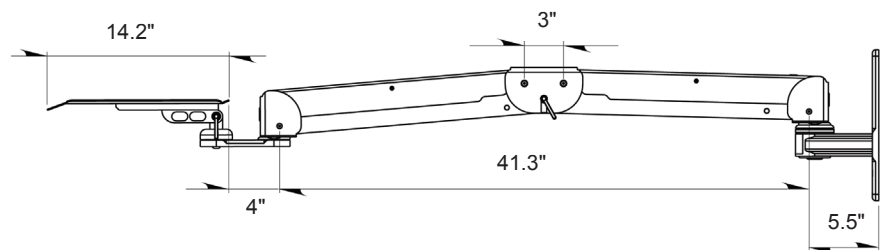

Elite Laptop Arm

Model Number as shown:
EL5220LT-WT-QG
(laptop not included)

ICW

Elite Laptop Arm

DESCRIPTION:

The double arm Elite with a laptop tray incorporates design features allowing it to support up to 28 lbs (12.7 kg) while providing effortless movement. It allows a laptop to be pulled out when required. The Elite arm is fully cable managed, gas spring assisted, and provides up to 42" of vertical and horizontal adjustment from mount to tray, along with 180° of rotation, making it ideal in medical operating rooms or dental operatories.

SPECIFICATIONS:

Finish:	Gray, black or medical white
Weight capacity:	28 lbs (12.7 kg)
Vert. adjustment range:	42"
Maximum reach:	66"
Arm swivel at mount:	180°
Tray swivel:	360°
Tray size:	12" x 15"

WALL PLATE

SIDE

FOLDED TO
MINIMUM PROFILE

FRONT

SIDE, EXTENDED