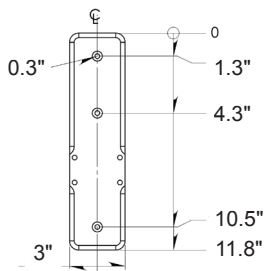

Elite Laptop Arm

Model Number as shown:
EL5220LT-WT-QG
(laptop not included)

ICW

Elite Laptop Arm

DESCRIPTION:

The double arm Elite with a laptop tray incorporates design features allowing it to support up to 28 lbs (12.7 kg) while providing effortless movement. It allows a laptop to be pulled out when required. The Elite arm is fully cable managed, gas spring assisted, and provides up to 42" of vertical and horizontal adjustment from mount to tray, along with 180° of rotation, making it ideal in medical operating rooms or dental operatories.

SPECIFICATIONS:

Finish:	Gray, black or medical white
Weight capacity:	28 lbs (12.7 kg)
Vert. adjustment range:	42"
Maximum reach:	66"
Arm swivel at mount:	180°
Tray swivel:	360°
Tray size:	12" x 15"

WALL PLATE