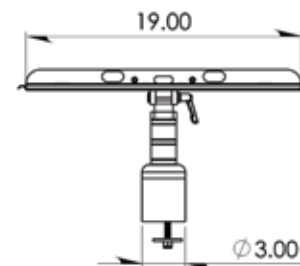

## OPTIONS:

- Flat, ergonomic, or mini keyboard tray styles
- 11" and 20" extension arms
- Also available in wall and pole mounts

## SPECIFICATIONS:

|                     |                  |
|---------------------|------------------|
| Finish:             | Gray or black    |
| Weight capacity:    | 45 lbs (20.4 kg) |
| Keyboard tray size: | 19" W x 10" D    |

SIDE ELEVATION

TOP VIEW

FRONT ELEVATION