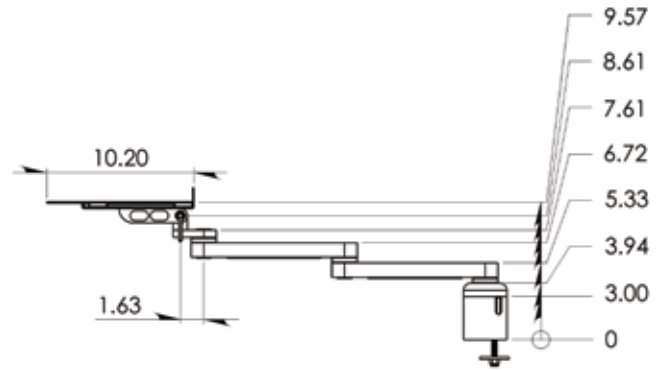

## OPTIONS:

- Flat, ergonomic, or mini keyboard tray styles
- 11" and 20" extension arms
- Also available in wall and pole mounts

## SPECIFICATIONS:

|                     |                  |
|---------------------|------------------|
| Finish:             | Gray or black    |
| Weight capacity:    | 45 lbs (20.4 kg) |
| Keyboard tray size: | 19" W x 10" D    |