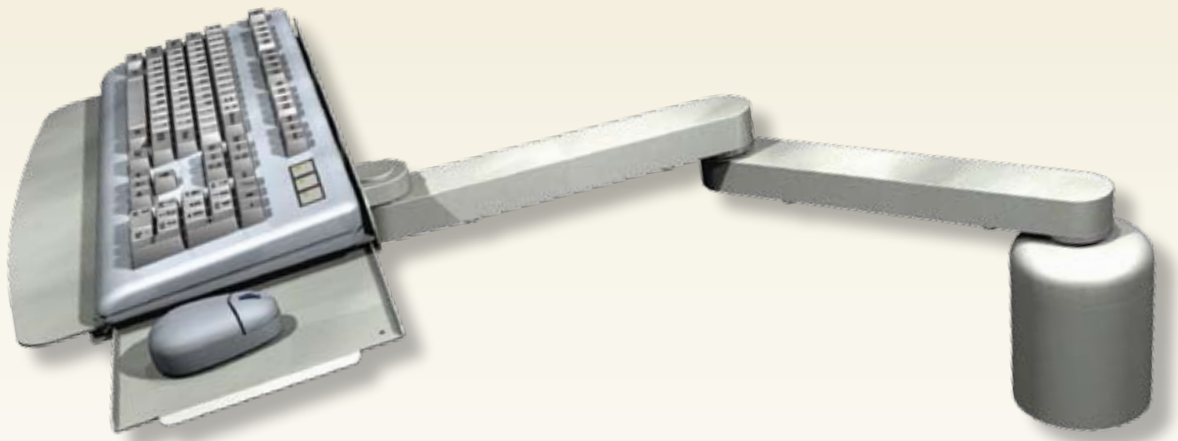

# Ultra Keyboard Desk Mount

Model Number as shown:  
ULKB-DU3-KF-A2-QG

**ICW**

# Ultra Keyboard Desk Mount

## DESCRIPTION:

The Ultra keyboard mount is the most compact and space-saving way to ergonomically mount your keyboard and mouse. It is a great solution for kiosk applications (used in conjunction with an Ultra 25 Series flat panel mount) when you need the keyboard to flip up when not in use.

## FEATURES:

- Collapsible arms
- Fold-up keyboard tray
- Slide-out mouse tray