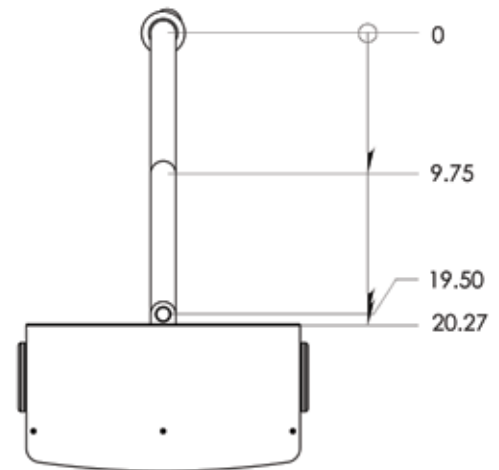

## OPTIONS:

- Flat, ergonomic, or mini keyboard tray styles
- 11" and 20" extension arms
- Also available in wall and pole mounts

## SPECIFICATIONS:

|                     |                  |
|---------------------|------------------|
| Finish:             | Gray or black    |
| Weight capacity:    | 45 lbs (20.4 kg) |
| Keyboard tray size: | 19" W x 10" D    |

SIDE ELEVATION

TOP VIEW

FRONT ELEVATION