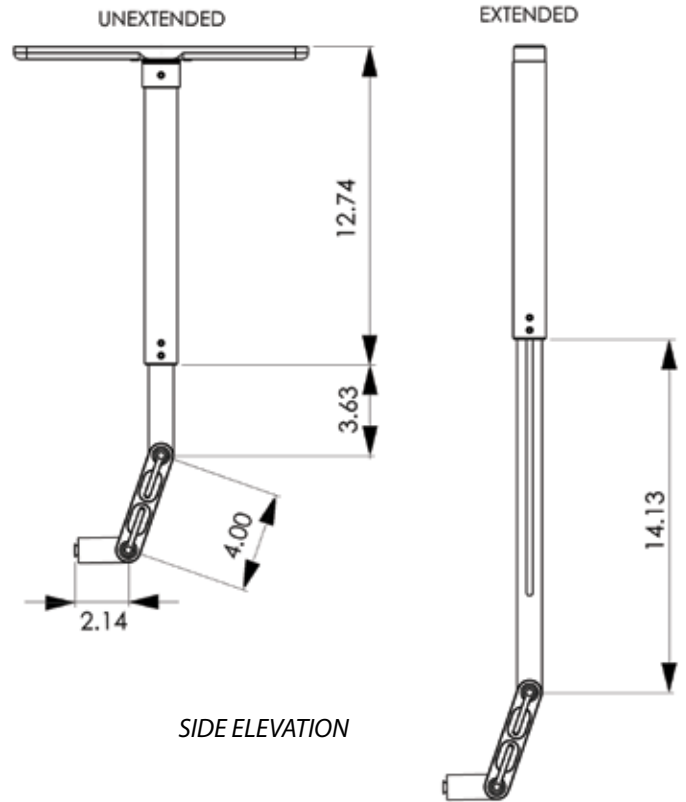

Ultra 95 Ceiling Mount

Model Number as shown:
UL95-CU-QG

ICW

Ultra 95 Ceiling Mount

DESCRIPTION:

The Ultra 95 is a quality LCD monitor ceiling mount. The UL95 provides 360° of rotation and 180° of tilt. This adjustable mount extends 13.5" - 32" from the ceiling and securely holds most flat panel monitors—great for medical or dental situations, enabling the patient to view the LCD screen while lying down.

FEATURES:

- Telescoping ceiling mount extends 13.5" - 32"
- 360° of rotation
- 180° of tilt

SPECIFICATIONS:

Finish:	Gray or black
Weight capacity:	18 lbs (8.16 kg)
Mounting surface:	Ceiling
Screen swivel:	360°
Screen tilt:	180°
VESA interface:	75mm and 100mm