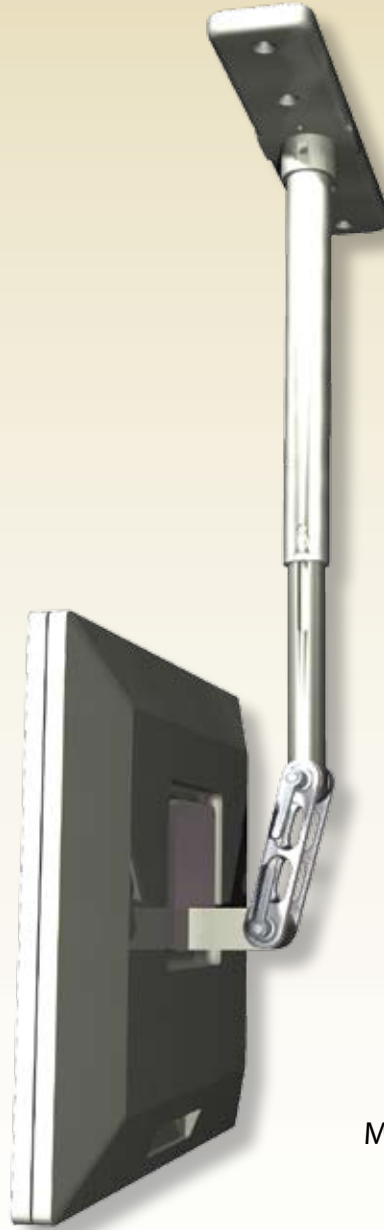

Ultra 95 Ceiling Mount

Model Number as shown:
UL95-CU-QG

ICW

Ultra 95 Ceiling Mount

DESCRIPTION:

The Ultra 95 is a quality LCD monitor ceiling mount. The UL95 provides 360° of rotation and 180° of tilt. This adjustable mount extends 13.5" - 32" from the ceiling and securely holds most flat panel monitors—great for medical or dental situations, enabling the patient to view the LCD screen while lying down.

FEATURES:

- Telescoping ceiling mount extends 13.5" - 32"
- 360° of rotation
- 180° of tilt

SPECIFICATIONS:

Finish:	Gray or black
Weight capacity:	18 lbs (8.16 kg)
Mounting surface:	Ceiling
Screen swivel:	360°
Screen tilt:	180°
VESA interface:	75mm and 100mm

SIDE ELEVATION

CEILING BRACKET

FRONT ELEVATION