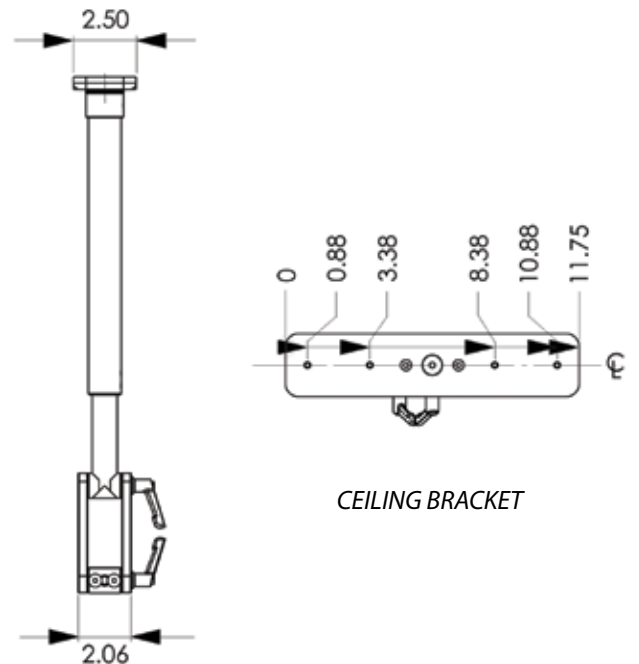

Ultra 95 Ceiling Mount

Model Number as shown:
UL95-CU-QG

ICW

Ultra 95 Ceiling Mount

DESCRIPTION:

The Ultra 95 is a quality LCD monitor ceiling mount. The UL95 provides 360° of rotation and 180° of tilt. This adjustable mount extends 13.5" - 32" from the ceiling and securely holds most flat panel monitors—great for medical or dental situations, enabling the patient to view the LCD screen while lying down.

FEATURES:

- Telescoping ceiling mount extends 13.5" - 32"
- 360° of rotation
- 180° of tilt

SPECIFICATIONS:

Finish:	Gray or black
Weight capacity:	18 lbs (8.16 kg)
Mounting surface:	Ceiling
Screen swivel:	360°
Screen tilt:	180°
VESA interface:	75mm and 100mm

SIDE ELEVATION

CEILING BRACKET

FRONT ELEVATION