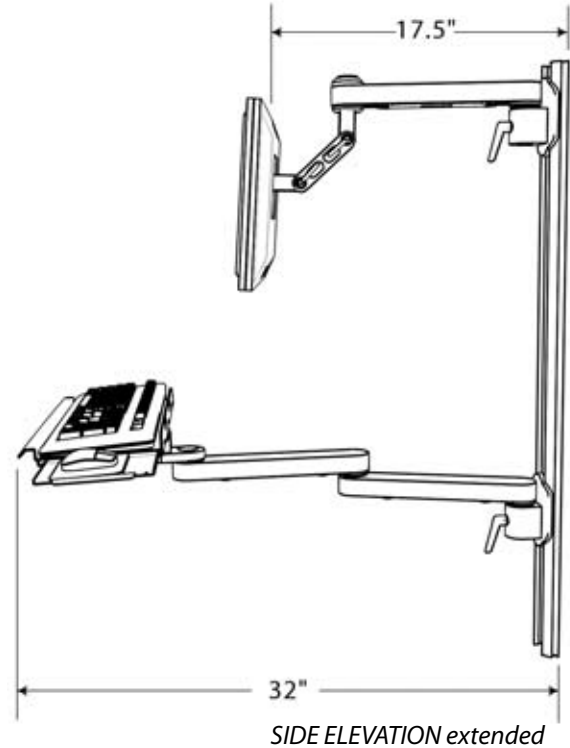

## DESCRIPTION:

The Ultra 390 LCD and keyboard mounting system is your entire workstation on a wall track. Two handles next to the LCD tighten it into position once tilt adjustment is made. The keyboard tray (flat or ergonomic) is 19" wide and 10" deep and has a mouse tray that can be pulled out on either side. The keyboard tray is on two articulating arms that can be extended to 34" from the wall and is designed to be folded up when not in use.

## FEATURES:

- All models have a 36 in. track
- Choice of keyboard tray styles – flat, ergonomic or mini
- Choice of arm combinations

## SPECIFICATIONS:

Finish:	Gray or black
Weight capacity:	18 lbs (8.16 kg)
Mounting:	Wall track
Vert. adjustment range:	27"
Horiz. adjustment range:	20" for keyboard
Arm swivel at mount:	180°
Minimum profile:	4.5"*
Screen swivel:	360°
Screen tilt:	180°
VESA interface:	75mm and 100mm