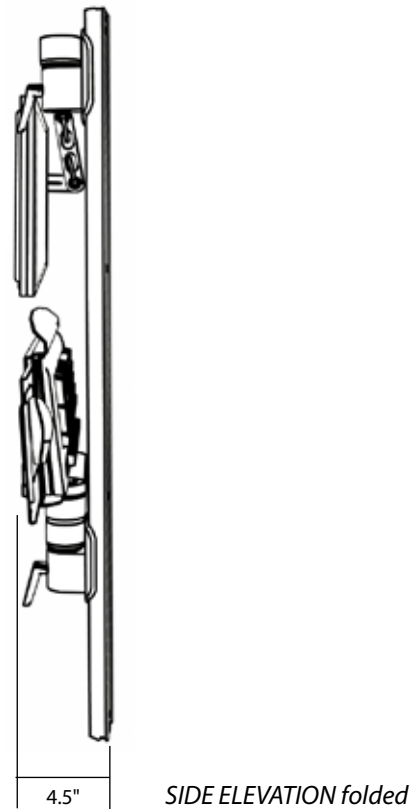

## DESCRIPTION:

The Ultra 390 LCD and keyboard mounting system is your entire workstation on a wall track. Two handles next to the LCD tighten it into position once tilt adjustment is made. The keyboard tray (flat or ergonomic) is 19" wide and 10" deep and has a mouse tray that can be pulled out on either side. The keyboard tray is on two articulating arms that can be extended to 34" from the wall and is designed to be folded up when not in use.

## FEATURES:

- All models have a 36 in. track
- Choice of keyboard tray styles – flat, ergonomic or mini
- Choice of arm combinations

## SPECIFICATIONS:

Finish:	Gray or black
Weight capacity:	18 lbs (8.16 kg)
Mounting:	Wall track
Vert. adjustment range:	27"
Horiz. adjustment range:	20" for keyboard
Arm swivel at mount:	180°
Minimum profile:	4.5"*
Screen swivel:	360°
Screen tilt:	180°
VESA interface:	75mm and 100mm