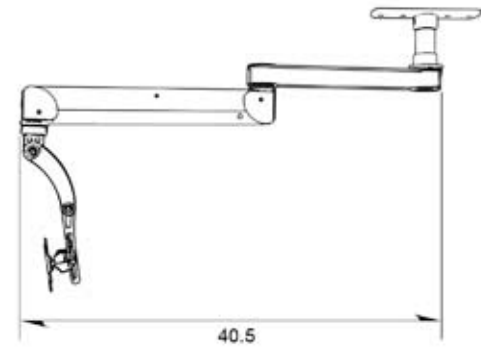

SIDE ELEVATION extended