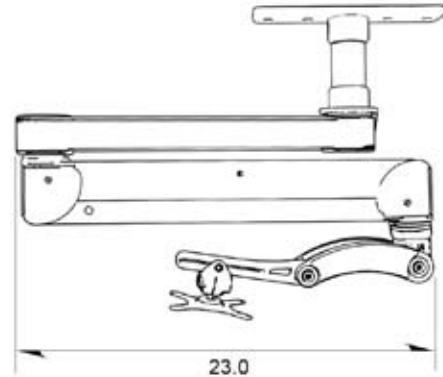

T2 Elite Ceiling Mount

Model Number as shown:
T2ER-CE5-QG

ICW

T2 Elite Ceiling Mount

DESCRIPTION:

The Elite Series incorporates revolutionary design features allowing it to support up to 28 lbs. (12.7 kg) while providing effortless movement. The Elite allows an LCD monitor to be suspended from the ceiling, wall or mounted on a desk and pulled out when required. The addition of a keyboard and mouse tray increases its possible applications, including patient IT access, patient record entry, and manufacturing automation.

The Elite ceiling mount is fully cable managed, gas assisted, provides up to 21" of vertical adjustment, 57" maximum reach, and 360 degrees of screen swivel.

FEATURES:

- Fully enclosed gas cylinders
- Indexable locking brake handle
- Hardened alloy shoulder bolts and Teflon bushings, engineered for years of reliable service and quiet operation
- Powder coated and anodized for long wear and easy cleaning
- Cable channeling through the arm assembly

SPECIFICATIONS:

Finish:	Gray or black
Weight capacity:	28 lbs (12.7 kg)
Vert. adjustment range:	21"
Maximum reach:	57"
Arm swivel at mount:	360°
Screen swivel:	360°
Screen tilt:	180°
VESA interface:	75mm and 100mm