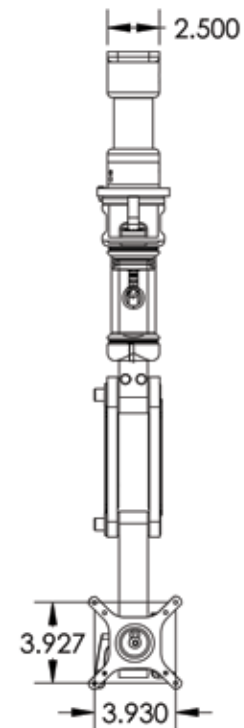

T2 Elite Ceiling Mount

Model Number as shown:
T2ER-CE5-QG

ICW

T2 Elite Ceiling Mount

DESCRIPTION:

The Elite Series incorporates revolutionary design features allowing it to support up to 28 lbs. (12.7 kg) while providing effortless movement. The Elite allows an LCD monitor to be suspended from the ceiling, wall or mounted on a desk and pulled out when required. The addition of a keyboard and mouse tray increases its possible applications, including patient IT access, patient record entry, and manufacturing automation.

The Elite ceiling mount is fully cable managed, gas assisted, provides up to 21" of vertical adjustment, 57" maximum reach, and 360 degrees of screen swivel.

FEATURES:

- Fully enclosed gas cylinders
- Indexable locking brake handle
- Hardened alloy shoulder bolts and Teflon bushings, engineered for years of reliable service and quiet operation
- Powder coated and anodized for long wear and easy cleaning
- Cable channeling through the arm assembly

SPECIFICATIONS:

Finish:	Gray or black
Weight capacity:	28 lbs (12.7 kg)
Vert. adjustment range:	21"
Maximum reach:	57"
Arm swivel at mount:	360°
Screen swivel:	360°
Screen tilt:	180°
VESA interface:	75mm and 100mm

SIDE ELEVATION folded

SIDE ELEVATION extended

FRONT ELEVATION