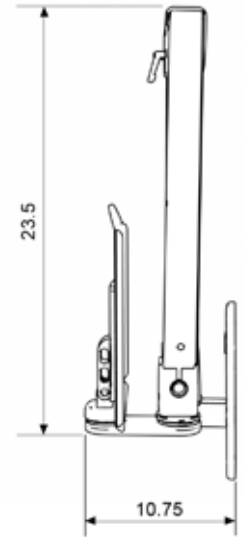

Elite Laptop Arm

Model Number as shown:
EL5220LT-WT-QG

ICW

Elite Laptop Arm

DESCRIPTION:

The Elite Series incorporates revolutionary design features allowing it to support up to 28 lbs. (12.7 kg) while providing effortless movement. The Elite allows an LCD monitor to be suspended from the ceiling, wall or mounted on a desk and pulled out when required. The Elite laptop mount is fully cable managed, gas assisted, provides up to 42" of vertical adjustment, 66" maximum reach, and 180 degrees of arm swivel.

SPECIFICATIONS:

Finish:	Gray or black
Weight capacity:	22 lbs (9.9 kg)
Vert. adjustment range:	42"
Maximum reach:	65"
Arm swivel at mount:	180°
Tray swivel:	360°

WALL PLATE

SIDE ELEVATION

FOLDED TO MINIMUM PROFILE

FRONT ELEVATION

SIDE ELEVATION, EXTENDED