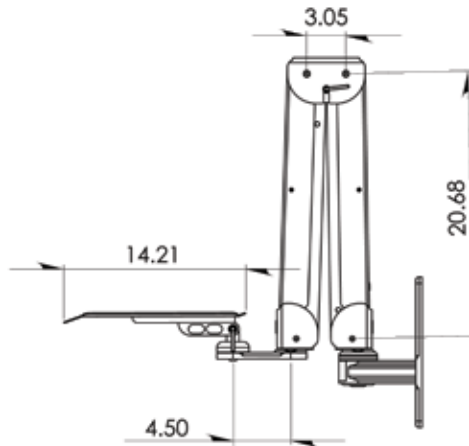

Elite Laptop Arm

Model Number as shown:
EL5220LT-WT-QG

ICW

Elite Laptop Arm

DESCRIPTION:

The Elite Series incorporates revolutionary design features allowing it to support up to 28 lbs. (12.7 kg) while providing effortless movement. The Elite allows an LCD monitor to be suspended from the ceiling, wall or mounted on a desk and pulled out when required. The Elite laptop mount is fully cable managed, gas assisted, provides up to 42" of vertical adjustment, 66" maximum reach, and 180 degrees of arm swivel.

The addition of a keyboard and mouse tray increases its possible applications, including patient IT access, patient record entry, and manufacturing automation.

FEATURES:

- Fully enclosed gas cylinders
- Hardened alloy shoulder bolts and Teflon bushings, engineered for years of reliable service and quiet operation
- Powder coated and anodized for long wear and easy cleaning
- Cable channeling through the arm assembly
- Flip-up tray

SPECIFICATIONS:

Finish:	Gray or black
Weight capacity:	22 lbs (9.9 kg)
Vert. adjustment range:	42"
Maximum reach:	65"
Arm swivel at mount:	180°
Tray swivel:	360°

WALL PLATE

SIDE ELEVATION

FOLDED TO MINIMUM PROFILE