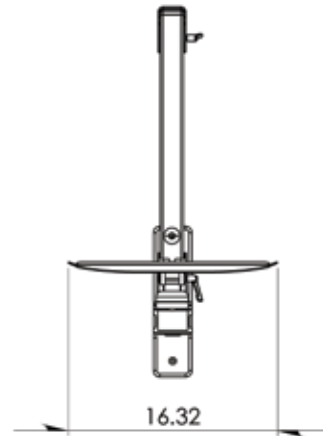

Elite Laptop Arm

Model Number as shown:
EL5220LT-WT-QG

ICW

Elite Laptop Arm

DESCRIPTION:

The Elite Series incorporates revolutionary design features allowing it to support up to 28 lbs. (12.7 kg) while providing effortless movement. The Elite allows an LCD monitor to be suspended from the ceiling, wall or mounted on a desk and pulled out when required. The Elite laptop mount is fully cable managed, gas assisted, provides up to 42" of vertical adjustment, 66" maximum reach, and 180 degrees of arm swivel.

SPECIFICATIONS:

Finish:	Gray or black
Weight capacity:	22 lbs (9.9 kg)
Vert. adjustment range:	42"
Maximum reach:	65"
Arm swivel at mount:	180°
Tray swivel:	360°

WALL PLATE

SIDE ELEVATION

FOLDED TO MINIMUM PROFILE

FRONT ELEVATION

SIDE ELEVATION, EXTENDED