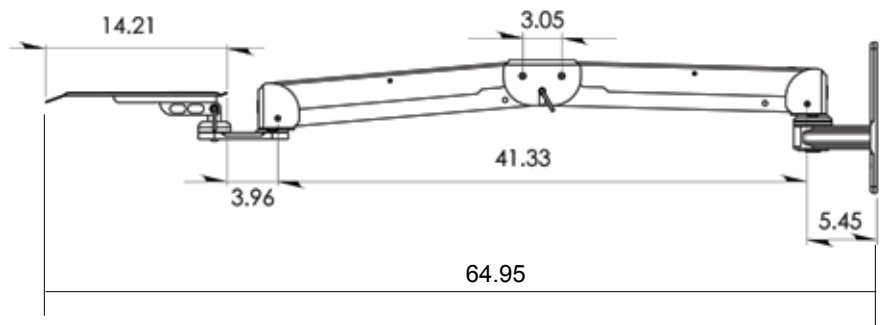

Elite Laptop Arm

Model Number as shown:
EL5220LT-WT-QG

ICW

Elite Laptop Arm

DESCRIPTION:

The Elite Series incorporates revolutionary design features allowing it to support up to 28 lbs. (12.7 kg) while providing effortless movement. The Elite allows an LCD monitor to be suspended from the ceiling, wall or mounted on a desk and pulled out when required. The Elite laptop mount is fully cable managed, gas assisted, provides up to 42" of vertical adjustment, 66" maximum reach, and 180 degrees of arm swivel.

SPECIFICATIONS:

Finish:	Gray or black
Weight capacity:	22 lbs (9.9 kg)
Vert. adjustment range:	42"
Maximum reach:	65"
Arm swivel at mount:	180°
Tray swivel:	360°

WALL PLATE

SIDE ELEVATION

FOLDED TO MINIMUM PROFILE

FRONT ELEVATION

SIDE ELEVATION, EXTENDED