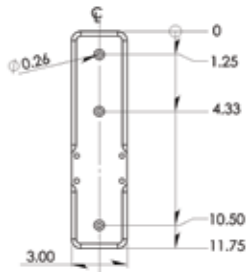

Elite Laptop Arm

Model Number as shown:
EL5220LT-WT-QG

ICW

Elite Laptop Arm

DESCRIPTION:

The Elite Series incorporates revolutionary design features allowing it to support up to 28 lbs. (12.7 kg) while providing effortless movement. The Elite allows an LCD monitor to be suspended from the ceiling, wall or mounted on a desk and pulled out when required. The Elite laptop mount is fully cable managed, gas assisted, provides up to 42" of vertical adjustment, 66" maximum reach, and 180 degrees of arm swivel.

SPECIFICATIONS:

Finish:	Gray or black
Weight capacity:	22 lbs (9.9 kg)
Vert. adjustment range:	42"
Maximum reach:	65"
Arm swivel at mount:	180°
Tray swivel:	360°

WALL PLATE

SIDE ELEVATION

FOLDED TO MINIMUM PROFILE