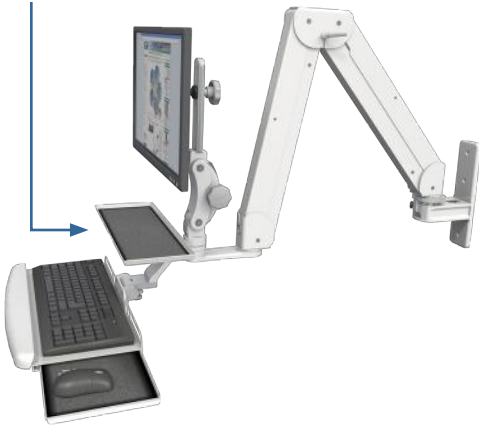

ICWUSA.com Product Bulletin

The purpose of the ICW Product Bulletin is to share interesting solutions using ICW products. Watch for new bulletins by issue number and date. Past issues are available on our website: www.icwusa.com/product-bulletins/

Service Trays

SRVCTRY

KHT

ICW service trays can mount on all of ICW's mounting configurations. We have five different sizes of trays that can hold anything from pens to printers. Additionally, ICW can custom build trays for those looking for specific dimensions.

Our trays can be mounted to ICW mounts, wall tracks or directly to the wall. Most trays can swivel horizontally and flip up to stow out of the way. We also have keyboard work surfaces that double as tray mounts.