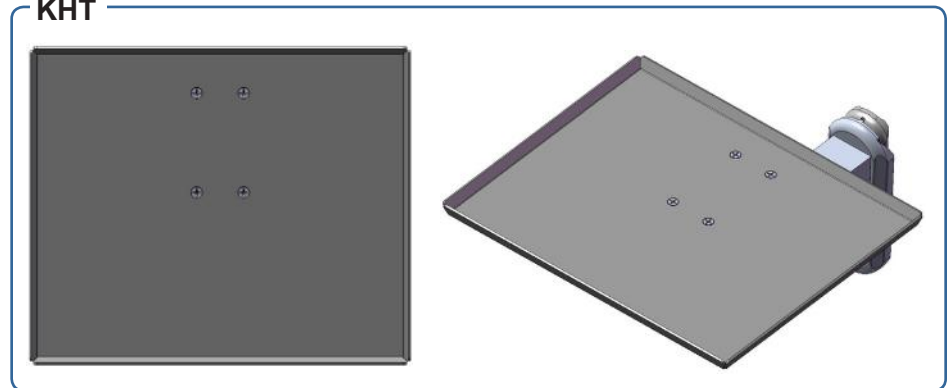

Service Trays

SRVCTRY

KHT

ICW service trays can mount on all of ICW's mounting configurations. We have five different sizes of trays that can hold anything from pens to printers. Additionally, ICW can custom build trays for those looking for specific dimensions.

Our trays can be mounted to ICW mounts, wall tracks or directly to the wall. Most trays can swivel horizontally and flip up to stow out of the way. We also have keyboard work surfaces that double as tray mounts.

Available Service Tray Sizes:

- TRY1611 (16.75" x 11.75")
- TRY1718 (17.6" x 18.3")
- SCANTRAY (6" x 8")
- SRVCTRY (16.2" x 5.7")
- KHT (10.2" x 12.2")

For more information on ICW solutions, please email sales@icwusa.com or call 1-800-558-4435 to speak to one of our product specialists.