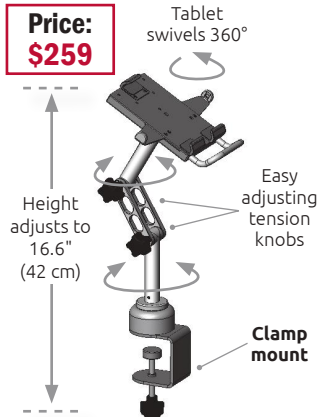

Monitor (not included) tilts, pans, and rotates.

For more options call your ICW Dental product specialist or visit www.icwdental.com.

Tablet Mount - Professional

TABSDM: Tamper Resistant Desk Mount

TABCC: Clamp mount

Price:
\$259

Specifications

Maximum Height	16.6" (42 cm)
Stowed Height	26" (66 cm)
Min. Tablet Size	6.5" to 9.5" (16.5 cm to 24 cm)
Max. Tablet Size	8" to 11.5" (20.3 cm to 29 cm)

Tablet not included.

Also available as tablet mounting plate only, no stand. Theft resistant fastener is included.