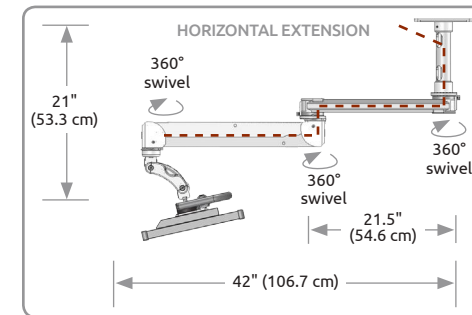

NOW EASY TO CABLE MANAGE

Does not require disassembly. Cables run through the joints.

T2EP-WT2-KUB
Wall mount

Price:
$907

Ultra 180 and Ultra 182

The only arm with smooth, stable 180° vertical lift and up to 360° horizontal rotation PATENT 9243743

The patented Ultra 180 arm offers full articulation of your monitor and keyboard while supporting up to 32 lbs (14.5 kg). Easy to install and cable manage, the arm provides 180° of vertical lift and up to 360° of horizontal rotation. The Ultra 180 stows close to the wall, making it the perfect choice for tight spaces.

Specifications

Load Capacity	32 lbs (14.7 kg)
Maximum Reach (UL180)	15.5" (39.4 cm) with LCD only 32.5" (82.6 cm) with LCD and Flip-Up Keyboard 38.5" (97.8 cm) with LCD, Flip-Up Keyboard and AS1 arm
Maximum Reach (UL182)	19.5" (49.5 cm) with LCD only 36.5" (92.5 cm) with LCD and Flip-Up Keyboard 42.5" (108 cm) with LCD, Flip-Up Keyboard and AS1 arm
Vertical Adjustment Range	UL180: 16" (40.6 cm) UL182: 24" (61 cm)
Stowed Depth	10" (25.4 cm)
Horizontal Rotation	180° at wall 270° at A1 joint
Monitor Tilt	50°
Monitor Pan Left to Right	270°
Monitor Rotation	Landscape to portrait position
VESA Interface	75 mm and 100 mm

Monitor, keyboard and mouse not included.