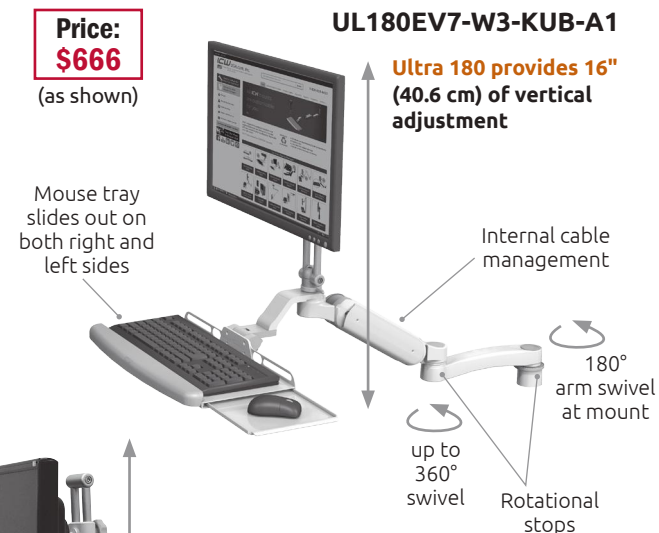

The only arm with smooth, stable 180° vertical lift and up to 360° horizontal rotation PATENT 9243743

The patented Ultra 180 arm offers full articulation of your monitor and keyboard while supporting up to 32 lbs (14.5 kg). Easy to install and cable manage, the arm provides 180° of vertical lift and up to 360° of horizontal rotation. The Ultra 180 stows close to the wall, making it the perfect choice for tight spaces.

Specifications

Load Capacity	32 lbs (14.7 kg)
Maximum Reach (UL180)	15.5" (39.4 cm) with LCD only 32.5" (82.6 cm) with LCD and Flip-Up Keyboard 38.5" (97.8 cm) with LCD, Flip-Up Keyboard and AS1 arm
Maximum Reach (UL182)	19.5" (49.5 cm) with LCD only 36.5" (92.5 cm) with LCD and Flip-Up Keyboard 42.5" (108 cm) with LCD, Flip-Up Keyboard and AS1 arm
Vertical Adjustment Range	UL180: 16" (40.6 cm) UL182: 24" (61 cm)
Stowed Depth	10" (25.4 cm)
Horizontal Rotation	180° at wall 270° at A1 joint
Monitor Tilt	50°
Monitor Pan Left to Right	270°
Monitor Rotation	Landscape to portrait position
VESA Interface	75 mm and 100 mm

Monitor, keyboard and mouse not included.

Price:
\$666

(as shown)

UL182EV7-W3-KUB
Sit-Stand Workstation
Ultra 182 provides 24" (61 cm) of vertical adjustment for sit-stand capability.

Price:
\$654

(as shown)

The Ultra 180 and Ultra 182 arms are protected by U.S. Patent 9,243,743.

VT21 Low Profile Sit-Stand Workstations

Starting Price:
\$799

VTLP Specifications

Vertical Adjust. Range	21" (53.3 cm)
Extended Depth with Keyboard Tray	17" (43.2 cm)
Stowed Depth (mounts flat against wall)	4" (10 cm)