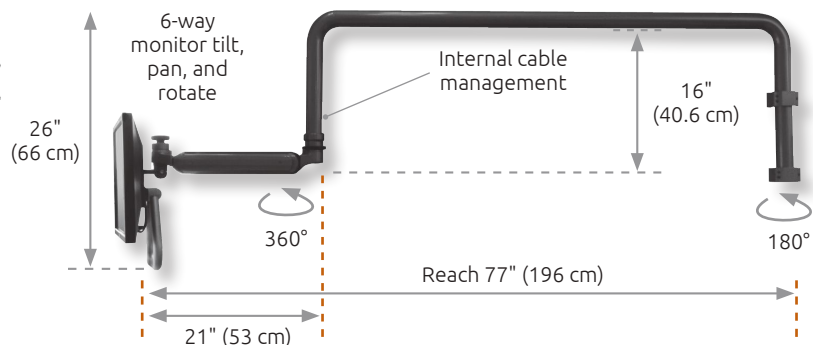

Monitor, keyboard and mouse not included.

Ideal for ceiling mount with a keyboard.

- MOUNT stows conveniently overhead and rests 12" from the base of the drop pole.
- FULLY CONCEALED internal cable management protects cabling.
- REMOVABLE STOP PIN prevents mount from turning 180° and twisting cables internally.
- ADJUSTABLE DROP POLE has two retracting options — 19 to 26" (48.3 to 66 cm) and 26 to 37" (66 to 94 cm).
- STOWS SAFELY out of the way overhead.

**UL182i-OHAP
Wall Plate Model**

Specifications

Load Capacity	32 lbs (14.5 kg)
Vertical Adjust Range	26" (66 cm)
Maximum Reach	77" (196 cm)
Stowed Depth	8" (20 cm)
Arm Swivel at Mount	180°
Ultra 182 Arm Swivel	360°
Monitor Swivel	360°
Monitor Tilt	90°
VESA Interface	75 mm and 100 mm

Monitor not included.

The **NEW Overhead Arm** attaches to the wall, providing 180° of horizontal rotation for a monitor. The monitor can be pulled down when required, then stowed up and out of the way. The Ultra 182 arm segment provides up to 26" (66 cm) of vertical adjustment with a maximum reach of 77" (196 cm).

Specifications

Load Capacity	28 lbs (12.7 kg)
Lift Distance	21" (53.3 cm)
Maximum Reach	27" (68.6 cm)
Arm Swivel at Mount	360°
Screen Swivel	360°
Screen Tilt	50°
VESA Interface	75 mm and 100 mm

Monitor not included.