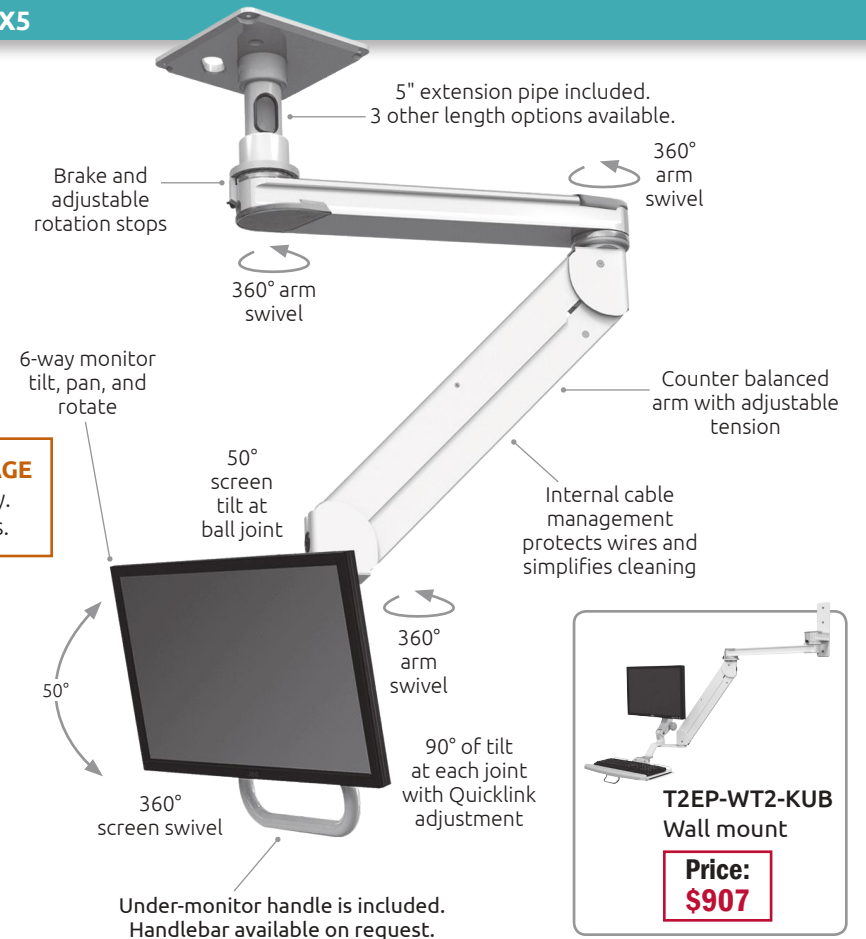

NOW EASY TO CABLE MANAGE

Does not require disassembly. Cables run through the joints.

T2EP-WT2-KUB
Wall mount

Price:
$907

Ultra 180 and Ultra 182

The only arm with smooth, stable 180° vertical lift and up to 360° horizontal rotation PATENT 9243743

The patented Ultra 180 arm offers full articulation of your monitor and keyboard while supporting up to 32 lbs (14.5 kg). Easy to install and cable manage, the arm provides 180° of vertical lift and up to 360° of horizontal rotation. The Ultra 180 stows close to the wall, making it the perfect choice for tight spaces.

Specifications

Load Capacity	32 lbs (14.7 kg)
Maximum Reach (UL180)	15.5" (39.4 cm) with LCD only 32.5" (82.6 cm) with LCD and Flip-Up Keyboard 38.5" (97.8 cm) with LCD, Flip-Up Keyboard and AS1 arm
Maximum Reach (UL182)	19.5" (49.5 cm) with LCD only 36.5" (92.5 cm) with LCD and Flip-Up Keyboard 42.5" (108 cm) with LCD, Flip-Up Keyboard and AS1 arm
Vertical Adjustment Range	UL180: 16" (40.6 cm) UL182: 24" (61 cm)
Stowed Depth	10" (25.4 cm)
Horizontal Rotation	180° at wall 270° at A1 joint
Monitor Tilt	50°
Monitor Pan Left to Right	270°
Monitor Rotation	Landscape to portrait position
VESA Interface	75 mm and 100 mm

Monitor, keyboard and mouse not included.

Price:
$666

(as shown)