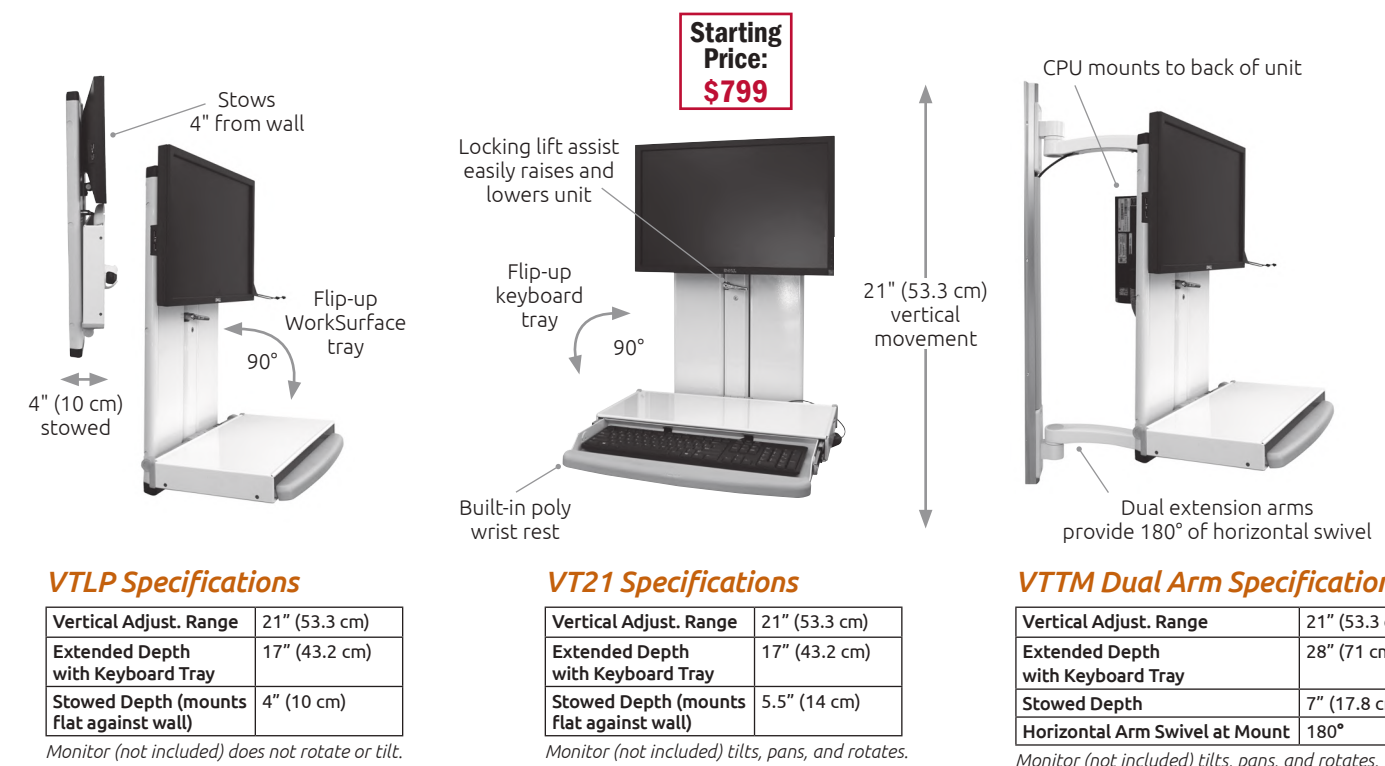

The only arm with smooth, stable 180° vertical lift and up to 360° horizontal rotation PATENT 9243743

The patented Ultra 180 arm offers full articulation of your monitor and keyboard while supporting up to 32 lbs (14.5 kg). Easy to install and cable manage, the arm provides 180° of vertical lift and up to 360° of horizontal rotation. The Ultra 180 stows close to the wall, making it the perfect choice for tight spaces.

Specifications

Load Capacity	32 lbs (14.7 kg)
Maximum Reach (UL180)	15.5" (39.4 cm) with LCD only 32.5" (82.6 cm) with LCD and Flip-Up Keyboard 38.5" (97.8 cm) with LCD, Flip-Up Keyboard and AS1 arm
Maximum Reach (UL182)	19.5" (49.5 cm) with LCD only 36.5" (92.5 cm) with LCD and Flip-Up Keyboard 42.5" (108 cm) with LCD, Flip-Up Keyboard and AS1 arm
Vertical Adjustment Range	UL180: 16" (40.6 cm) UL182: 24" (61 cm)
Stowed Depth	10" (25.4 cm)
Horizontal Rotation	180° at wall 270° at A1 joint
Monitor Tilt	50°
Monitor Pan Left to Right	270°
Monitor Rotation	Landscape to portrait position
VESA Interface	75 mm and 100 mm

Monitor, keyboard and mouse not included.

Price:
\$666

(as shown)

UL182EV7-W3-KUB
Sit-Stand Workstation
Ultra 182 provides 24" (61 cm) of vertical adjustment for sit-stand capability.

Price:
\$654

(as shown)

The Ultra 180 and Ultra 182 arms are protected by U.S. Patent 9,243,743.

VT21 Low Profile Sit-Stand Workstations

Starting Price:
\$799

VTLP Specifications

Vertical Adjust. Range	21" (53.3 cm)
Extended Depth with Keyboard Tray	17" (43.2 cm)
Stowed Depth (mounts flat against wall)	4" (10 cm)