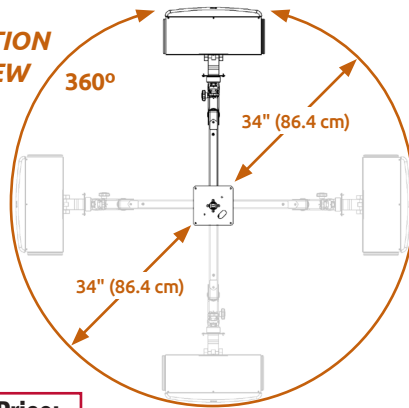

Double Elite Ceiling Mount ELP6220-XT24

**RANGE
OF MOTION
TOP VIEW**

**Price:
\$1,295**

Specifications

Maximum Reach	63" to 78" (160 cm to 198.1 cm)
Load Capacity	30 lbs (13.6 kg) with LCD only 22 lbs (35.6 cm) with LCD and Keyboard
Vertical Movement	38" (96.5 cm)
Diameter of Motion	68" (172.5 cm)
Adjustable Drop Pole Options	XT24: 26" to 37" (66 cm to 94 cm) XT12: 19" to 26" (48.3 cm to 66 cm)

Monitor, keyboard and mouse not included.

Ideal for ceiling mount with a keyboard.

- MOUNT stows conveniently overhead and rests 12" from the base of the drop pole.
- FULLY CONCEALED internal cable management protects cabling.
- REMOVABLE STOP PIN prevents mount from turning 180° and twisting cables internally.
- ADJUSTABLE DROP POLE has two retracting options — 19 to 26" (48.3 to 66 cm) and 26 to 37" (66 to 94 cm).
- STOWS SAFELY out of the way overhead.

**UL182i-OHAP
Wall Plate Model**

Specifications

Load Capacity	32 lbs (14.5 kg)
Vertical Adjust Range	26" (66 cm)
Maximum Reach	77" (196 cm)
Stowed Depth	8" (20 cm)
Arm Swivel at Mount	180°
Ultra 182 Arm Swivel	360°
Monitor Swivel	360°
Monitor Tilt	90°
VESA Interface	75 mm and 100 mm

Specifications

Load Capacity	28 lbs (12.7 kg)
Lift Distance	21" (53.3 cm)
Maximum Reach	27" (68.6 cm)
Arm Swivel at Mount	360°
Screen Swivel	360°
Screen Tilt	50°
VESA Interface	75 mm and 100 mm

Monitor not included.