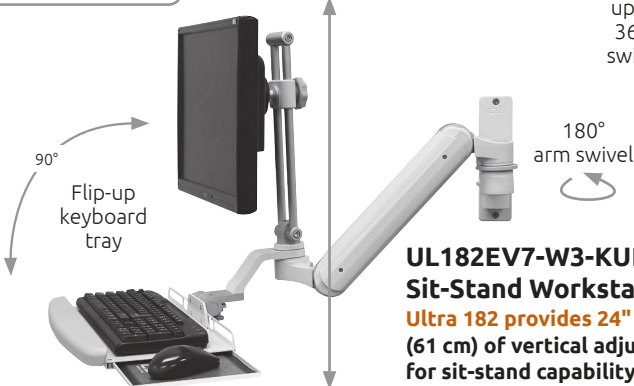

Monitor, keyboard and mouse not included.

Ideal for ceiling mount with a keyboard.

- MOUNT stows conveniently overhead and rests 12" from the base of the drop pole.
- FULLY CONCEALED internal cable management protects cabling.
- REMOVABLE STOP PIN prevents mount from turning 180° and twisting cables internally.
- ADJUSTABLE DROP POLE has two retracting options — 19 to 26" (48.3 to 66 cm) and 26 to 37" (66 to 94 cm).
- STOWS SAFELY out of the way overhead.

The only arm with smooth, stable 180° vertical lift and up to 360° horizontal rotation PATENT 9243743

The patented Ultra 180 arm offers full articulation of your monitor and keyboard while supporting up to 32 lbs (14.5 kg). Easy to install and cable manage, the arm provides 180° of vertical lift and up to 360° of horizontal rotation. The Ultra 180 stows close to the wall, making it the perfect choice for tight spaces.

Specifications

Load Capacity	32 lbs (14.7 kg)
Maximum Reach (UL180)	15.5" (39.4 cm) with LCD only 32.5" (82.6 cm) with LCD and Flip-Up Keyboard 38.5" (97.8 cm) with LCD, Flip-Up Keyboard and AS1 arm
Maximum Reach (UL182)	19.5" (49.5 cm) with LCD only 36.5" (92.5 cm) with LCD and Flip-Up Keyboard 42.5" (108 cm) with LCD, Flip-Up Keyboard and AS1 arm
Vertical Adjustment Range	UL180: 16" (40.6 cm) UL182: 24" (61 cm)
Stowed Depth	10" (25.4 cm)
Horizontal Rotation	180° at wall 270° at A1 joint
Monitor Tilt	50°
Monitor Pan Left to Right	270°
Monitor Rotation	Landscape to portrait position
VESA Interface	75 mm and 100 mm

Monitor, keyboard and mouse not included.

Price:
\$666

(as shown)

UL182EV7-W3-KUB
Sit-Stand Workstation
Ultra 182 provides 24" (61 cm) of vertical adjustment for sit-stand capability.

Price:
\$654

(as shown)