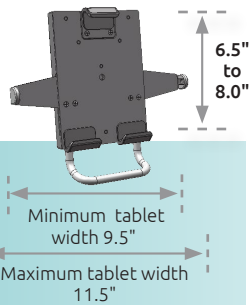

Monitor (not included) tilts, pans, and rotates.

For more options call your ICW Dental product specialist or visit www.icwdental.com.

Tablet Mount - Professional

TABSDM: Tamper Resistant Desk Mount

TABCC: Clamp mount

Price:
\$259

Specifications

Maximum Height	16.6" (42 cm)
Stowed Height	26" (66 cm)
Min. Tablet Size	6.5" to 9.5" (16.5 cm to 24 cm)
Max. Tablet Size	8" to 11.5" (20.3 cm to 29 cm)

Tablet not included.

Also available as tablet mounting plate only, no stand. Theft resistant fastener is included.