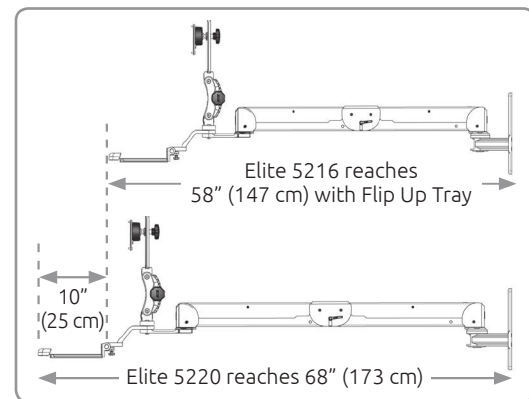

**UL182i-OHAP
Wall Plate Model**

Specifications

Load Capacity	32 lbs (14.5 kg)
Vertical Adjust Range	26" (66 cm)
Maximum Reach	77" (196 cm)
Stowed Depth	8" (20 cm)
Arm Swivel at Mount	180°
Ultra 182 Arm Swivel	360°
Monitor Swivel	360°
Monitor Tilt	90°
VESA Interface	75 mm and 100 mm

Monitor not included.

The **NEW Overhead Arm** attaches to the wall, providing 180° of horizontal rotation for a monitor. The monitor can be pulled down when required, then stowed up and out of the way. The Ultra 182 arm segment provides up to 26" (66 cm) of vertical adjustment with a maximum reach of 77" (196 cm).

Elite Double Arm ELP5220-WT-KUB

Effortless movement, optimum viewing angles

Specifications

Load Capacity	28 lbs (12.7 kg) LCD only 22 lbs (9.9 kg) LCD and Keyboard
Vertical Adjust Range	42" (106.7 cm)
Maximum Reach	56.25" (122.9 cm) LCD only 64" (162.6 cm) LCD and Keyboard Ultra Slide
Stowed Depth	10.5" (26.7 cm)
Arm Swivel at Mount	180°
Screen Swivel	360°
VESA Interface	75 mm and 100 mm
Mounting Options	Wall, Desk, Pole or Wall Track

Monitor, keyboard and mouse not included.

NOW AVAILABLE: NEW ELITE 5216

- 10" shorter than the Elite 5220
- Strong lateral support
- Available with all ICW keyboards and work surfaces

Price:
\$919

(as shown)