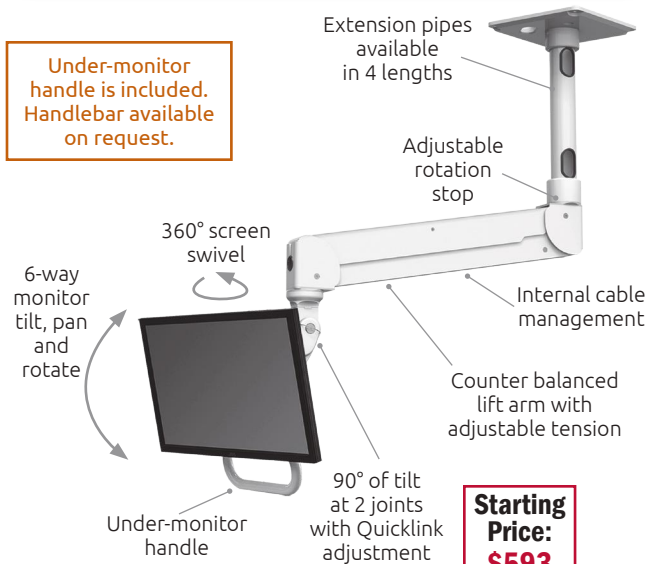

Monitor not included.

The **NEW Overhead Arm** attaches to the wall, providing 180° of horizontal rotation for a monitor. The monitor can be pulled down when required, then stowed up and out of the way. The Ultra 182 arm segment provides up to 26" (66 cm) of vertical adjustment with a maximum reach of 77" (196 cm).

TABV \$139

Ultra Undercabinet Monitor Mount

UL180i-BV-TS28-D1-A1

Price:
\$661

(as shown)

Other models available

Specifications

Load Capacity	32 lbs (14.5 kg)
Ultra 180 Arm Reach	16" (40.6 cm)
Horizontal Glide	28" (71 cm)
Stowed Depth	10" (25.4 cm)
Arm Swivel at Mount	Up to 360°
Screen Rotation	360°
Screen Tilt	50°
Mounting Options	Under Cabinet or Shelf

Monitor not included.

Accessories

GX Series Compact monitor mounts starting at \$83

CPU mounts starting at \$105

Adjustable Mini-PC and Scanner mounts starting at \$54

Elite Single Arm

ELQ5120-C8X12

Under-monitor handle is included. Handlebar available on request.

Specifications

Load Capacity	28 lbs (12.7 kg)
Lift Distance	21" (53.3 cm)
Maximum Reach	27" (68.6 cm)
Arm Swivel at Mount	360°
Screen Swivel	360°
Screen Tilt	50°
VESA Interface	75 mm and 100 mm

Monitor not included.