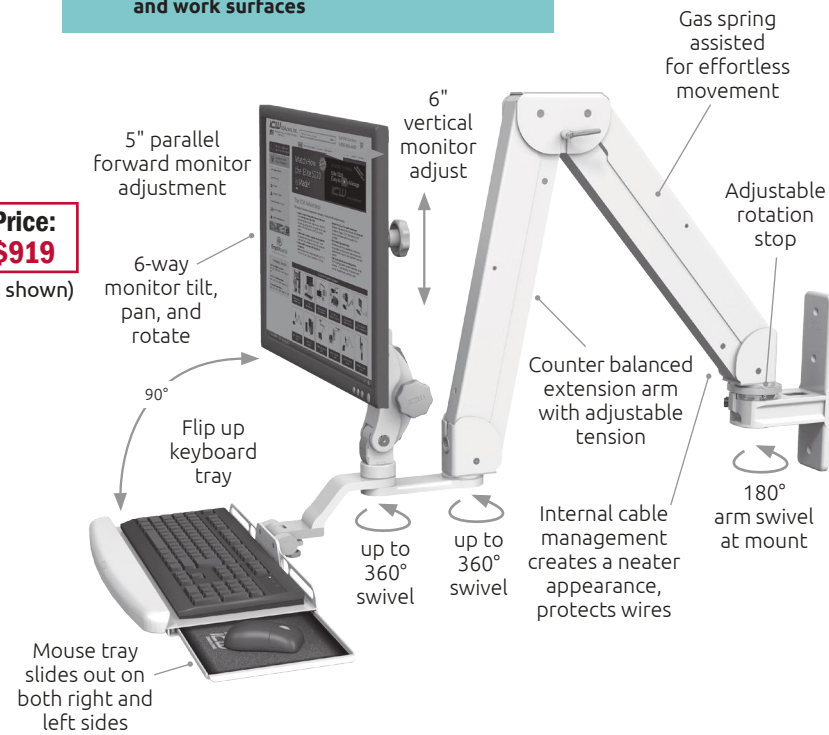

Elite Double Arm ELP5220-WT-KUB

Effortless movement, optimum viewing angles

Specifications

Load Capacity	28 lbs (12.7 kg) LCD only 22 lbs (9.9 kg) LCD and Keyboard
Vertical Adjust Range	42" (106.7 cm)
Maximum Reach	56.25" (122.9 cm) LCD only 64" (162.6 cm) LCD and Keyboard Ultra Slide
Stowed Depth	10.5" (26.7 cm)
Arm Swivel at Mount	180°
Screen Swivel	360°
VESA Interface	75 mm and 100 mm
Mounting Options	Wall, Desk, Pole or Wall Track

Monitor, keyboard and mouse not included.

NOW AVAILABLE: NEW ELITE 5216

- 10" shorter than the Elite 5220
- Strong lateral support
- Available with all ICW keyboards and work surfaces

Price:
$919

(as shown)

Titan Elite Ceiling T2EQ-C8X5

Exceptional range of motion. Precise positioning.

Specifications

Load Capacity	28 lbs (12.7 kg)
Lift Distance	21" (53.3 cm)
Maximum Reach	42" (106.7 cm)
Arm Swivel at Mount	360°
Screen Swivel	360°
Screen Tilt	360°

Monitor not included.

Price:
$757

(as shown)