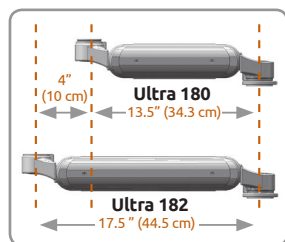

Elite Double Arm ELP5220-WT-KUB

Effortless movement, optimum viewing angles

Specifications

Load Capacity	28 lbs (12.7 kg) LCD only 22 lbs (9.9 kg) LCD and Keyboard
Vertical Adjust Range	42" (106.7 cm)
Maximum Reach	56.25" (122.9 cm) LCD only 64" (162.6 cm) LCD and Keyboard Ultra Slide
Stowed Depth	10.5" (26.7 cm)
Arm Swivel at Mount	180°
Screen Swivel	360°
VESA Interface	75 mm and 100 mm
Mounting Options	Wall, Desk, Pole or Wall Track

Monitor, keyboard and mouse not included.

NOW AVAILABLE: NEW ELITE 5216

- 10" shorter than the Elite 5220
- Strong lateral support
- Available with all ICW keyboards and work surfaces

Price:
$919

(as shown)

Titan Elite Ceiling T2EQ-C8X5

Exceptional range of motion. Precise positioning.

Specifications

Load Capacity	28 lbs (12.7 kg)
Lift Distance	21" (53.3 cm)
Maximum Reach	42" (106.7 cm)
Arm Swivel at Mount	360°
Screen Swivel	360°
Screen Tilt	360°

Monitor not included.

Price:
$757

(as shown)

NOW EASY TO CABLE MANAGE

Does not require disassembly. Cables run through the joints.

T2EP-WT2-KUB
Wall mount

Price:
$907

Ultra 180 and Ultra 182

The only arm with smooth, stable 180° vertical lift and up to 360° horizontal rotation PATENT 9243743

The patented Ultra 180 arm offers full articulation of your monitor and keyboard while supporting up to 32 lbs (14.5 kg). Easy to install and cable manage, the arm provides 180° of vertical lift and up to 360° of horizontal rotation. The Ultra 180 stows close to the wall, making it the perfect choice for tight spaces.

Specifications