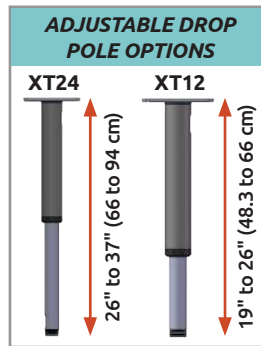

Double Elite Ceiling Mount ELP6220-XT24

**RANGE
OF MOTION
TOP VIEW**

**Price:
\$1,295**

Specifications

Maximum Reach	63" to 78" (160 cm to 198.1 cm)
Load Capacity	30 lbs (13.6 kg) with LCD only 22 lbs (35.6 cm) with LCD and Keyboard
Vertical Movement	38" (96.5 cm)
Diameter of Motion	68" (172.5 cm)
Adjustable Drop Pole Options	XT24: 26" to 37" (66 cm to 94 cm) XT12: 19" to 26" (48.3 cm to 66 cm)

Monitor, keyboard and mouse not included.

Ideal for ceiling mount with a keyboard.

- MOUNT stows conveniently overhead and rests 12" from the base of the drop pole.
- FULLY CONCEALED internal cable management protects cabling.
- REMOVABLE STOP PIN prevents mount from turning 180° and twisting cables internally.
- ADJUSTABLE DROP POLE has two retracting options — 19 to 26" (48.3 to 66 cm) and 26 to 37" (66 to 94 cm).
- STOWS SAFELY out of the way overhead.

**UL182i-OHAP
Wall Plate Model**

Specifications

Load Capacity	32 lbs (14.5 kg)
Vertical Adjust Range	26" (66 cm)
Maximum Reach	77" (196 cm)
Stowed Depth	8" (20 cm)
Arm Swivel at Mount	180°
Ultra 182 Arm Swivel	360°
Monitor Swivel	360°
Monitor Tilt	90°
VESA Interface	75 mm and 100 mm

Specifications

Load Capacity	28 lbs (12.7 kg)
Lift Distance	21" (53.3 cm)
Maximum Reach	27" (68.6 cm)
Arm Swivel at Mount	360°
Screen Swivel	360°
Screen Tilt	50°
VESA Interface	75 mm and 100 mm

Monitor not included.