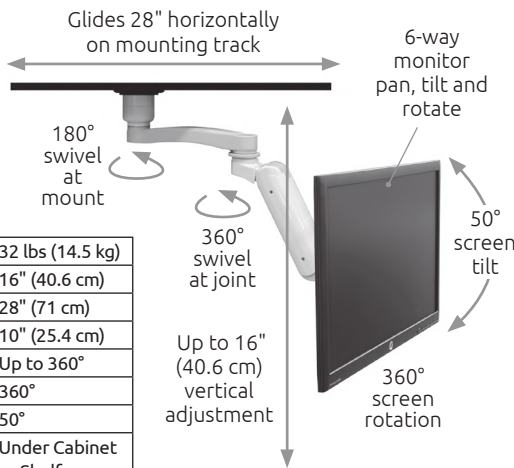

Price:
\$259

Specifications

Maximum Height	16.6" (42 cm)
Stowed Height	26" (66 cm)
Min. Tablet Size	6.5" to 9.5" (16.5 cm to 24 cm)
Max. Tablet Size	8" to 11.5" (20.3 cm to 29 cm)

Tablet not included.

Also available as tablet mounting plate only, no stand. Theft resistant fastener is included.

TABV \$139

Ultra Undercabinet Monitor Mount

UL180i-BV-TS28-D1-A1

Price:
\$661

(as shown)

Other models available

Specifications

Load Capacity	32 lbs (14.5 kg)
Ultra 180 Arm Reach	16" (40.6 cm)
Horizontal Glide	28" (71 cm)
Stowed Depth	10" (25.4 cm)
Arm Swivel at Mount	Up to 360°
Screen Rotation	360°
Screen Tilt	50°
Mounting Options	Under Cabinet or Shelf

Specifications

Load Capacity	28 lbs (12.7 kg)
Lift Distance	21" (53.3 cm)
Maximum Reach	27" (68.6 cm)
Arm Swivel at Mount	360°
Screen Swivel	360°
Screen Tilt	50°
VESA Interface	75 mm and 100 mm

Monitor not included.