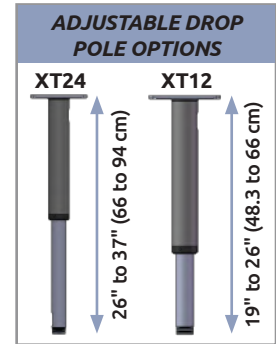

Double Elite Ceiling Mount - ELP6220-XT24-KUB

Ideal for ceiling mount with a keyboard.

- **MOUNT** stows conveniently overhead and rests 12" (30.5 cm) from the base of the drop pole.
- **FULLY CONCEALED** internal cable management protects cabling.
- **REMOVABLE STOP PIN** prevents mount from turning 180° and twisting cables internally.
- **ADJUSTABLE DROP POLE** has two retracting options — 19 to 26" (48.3 to 66 cm) and 26 to 37" (66 to 94 cm).
- **STOWS SAFELY** out of the way overhead.

Specifications

Maximum Reach	63" to 78" (160 cm to 198.1 cm)
Load Capacity	30 lbs (13.6 kg) with LCD only 22 lbs (10 kg) with LCD and Keyboard
Vertical Movement	38" (96.5 cm)
Diameter of Motion	68" (172.7 cm)
Adjustable Drop Pole Options	XT24: 26" to 37" (66 cm to 94 cm) XT12: 19" to 26" (48.3 cm to 66 cm)

Monitor, keyboard and mouse not included.

Powder Coat Color Options

ICW mounts are available in durable powder coated finishes to match your facility decor.

Medical White (MW) Matches A-dec	Writable Black (WB)	Putty (P) Matches Pelton & Crane	Tan (T) Matches A-dec	Quartz Gray (QG)

Overhead Arm - UL182i-OHAT and UL182i-OHAP

Specifications

	Standard Overhead Arm UL182i-OHAT/OHAP	Overhead Short Arm UL182i-OHATS/OHAPS
Load capacity	28 lbs (12.7 kg)	28 lbs (12.7 kg)
Maximum Horizontal Reach	77.5" (196.9 cm) with UL182	63" (160 cm) with UL182
	56.5" (143.5 cm)	42" (106.7 cm)
Vertical Adjustment Range	24" (61 cm)	24" (61 cm)
Horizontal swivel	180° at mount	180° at mount
Stowed depth	4" (10.2 cm)	4" (10.2 cm)
Mounting surface	Wall track or wall plate	Wall track or wall plate
Ultra 182 arm swivel	360°	360°
Monitor swivel	360°	360°
Monitor tilt	90°	90°
VESA interface	75 mm and 100 mm	75 mm and 100 mm
Finish	Powder coat	Powder coat

Monitor, keyboard and mouse not included.

Standard Overhead Arm

Overhead Short Arm