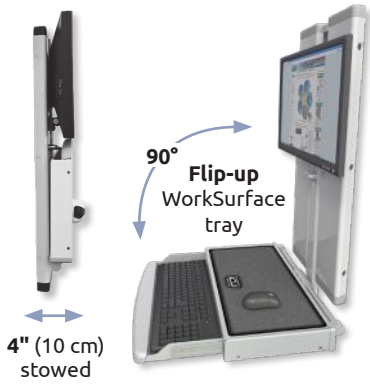

VT21 Low Profile Sit-Stand Workstations

VTLP Specifications

Vertical Adjust. Range	21" (53.3 cm)
Extended Depth with Keyboard Tray	17" (43.2 cm)
Stowed Depth (mounts flat against wall)	4" (10 cm)

Monitor (not included) does not rotate or tilt.