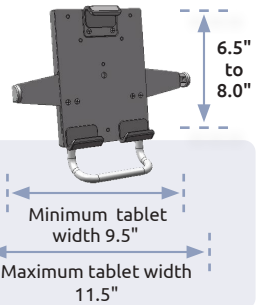

## Tablet Mount - Professional

**TABSDM:** Tamper Resistant Desk Mount

**TABCC:** Clamp mount

**Price:**  
**\$259**

### Specifications

Maximum Height	16.6" (42.2 cm)
Stowed Height	26" (66 cm)
Min. Tablet Size	6.5" to 9.5" (16.5 cm to 24.1 cm)
Max. Tablet Size	8" to 11.5" (20.3 cm to 29.2 cm)

Tablet not included.

Also available as tablet mounting plate only, no stand. Theft resistant fastener is included.