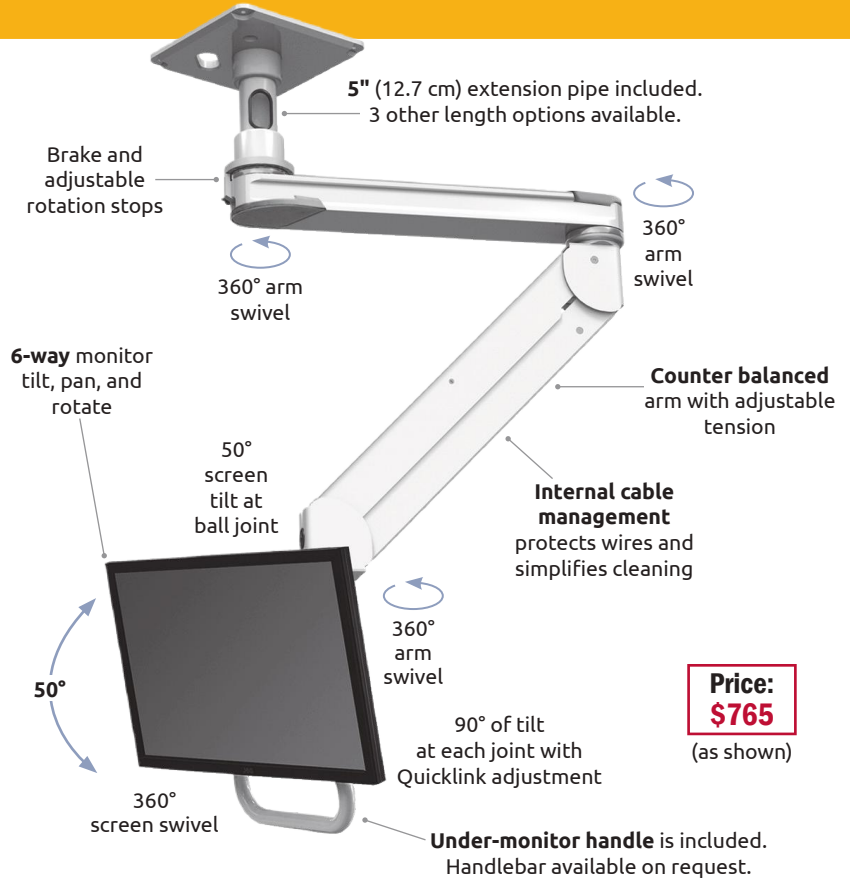

## Double Elite Ceiling Mount - ELP6220-XT24-KUB

Ideal for ceiling mount with a keyboard.

- **MOUNT** stows conveniently overhead and rests 12" (30.5 cm) from the base of the drop pole.
- **FULLY CONCEALED** internal cable management protects cabling.
- **REMOVABLE STOP PIN** prevents mount from turning 180° and twisting cables internally.
- **ADJUSTABLE DROP POLE** has two retracting options — 19 to 26" (48.3 to 66 cm) and 26 to 37" (66 to 94 cm).
- **STOWS SAFELY** out of the way overhead.

## Titan Elite Ceiling - T2EQ-C8X5

Exceptional range of motion.  
Precise positioning.

### Specifications

Load Capacity	28 lbs (12.7 kg)
Lift Distance	21" (53.3 cm)
Maximum Reach	42" (106.7 cm)
Arm Swivel at Mount	360°
Screen Swivel	360°
Screen Tilt	50°

Monitor not included.

## Ultra 180 and Ultra 182

The only arm with smooth, stable 180° vertical lift and up to 360° horizontal rotation (PATENT 9243743)

The patented Ultra 180 arm offers full articulation of your monitor and keyboard while supporting up to 32 lbs (14.5 kg). Easy to install and cable manage, the arm provides 180° of vertical lift and up to 360° of horizontal rotation. The Ultra 180 stows close to the wall, making it the perfect choice for tight spaces.