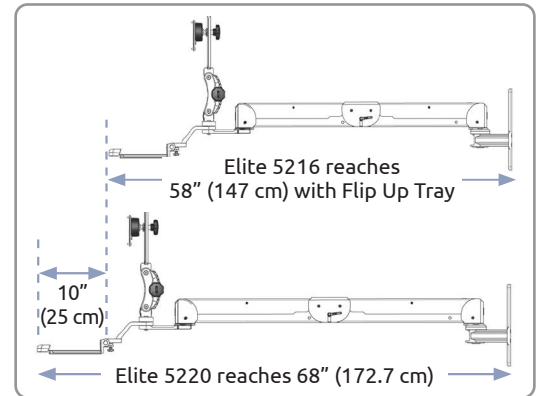

Specifications

	Elite 5220 Wall Mount ELP5220-WT-KUB	Elite 5216 Wall Mount ELP5216-WT-KUS
Load Capacity	30 lbs (13.6 kg) w/LCD only 22 lbs (9.9 kg) w/LCD and Keyboard	30 lbs (13.6 kg) w/LCD only 22 lbs (10 kg) w/LCD and Keyboard
Maximum Horizontal Reach	56.25" (142.9 cm) w/LCD only 68" (172.7 cm) w/LCD and Keyboard Ultra Slide	43" (109.2 cm) w/LCD only 58" (147.3 cm) w/LCD and Keyboard 64" (162.6 cm) w/LCD and Keyboard Ultra Slide
Vertical Adjustment Range	42" (106.7 cm)	30" (76.2 cm)
Stowed Depth	10.5" (26.7 cm)	10.5" (26.7 cm)
Mounting Surface	Wall, Desk, Pole or Wall Track	Wall, Desk, Pole or Wall Track
Arm Swivel at Mount	180°	180°
Monitor Swivel	360°	360°
Monitor Tilt	50°	50°
VESA Interface	75 mm and 100 mm	75 mm and 100 mm
Finish	Powder coat	Powder coat

Monitor, keyboard and mouse not included.