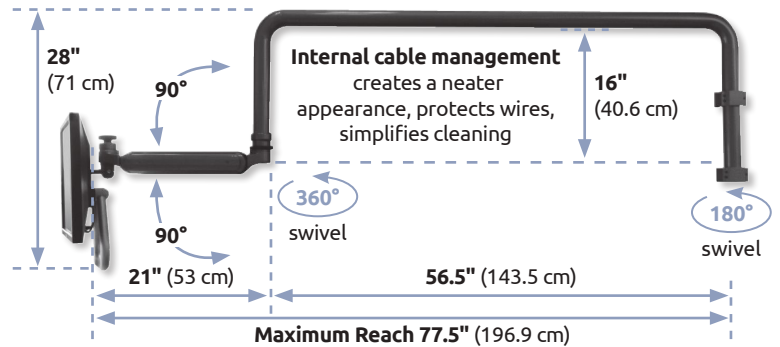

Standard Overhead Arm