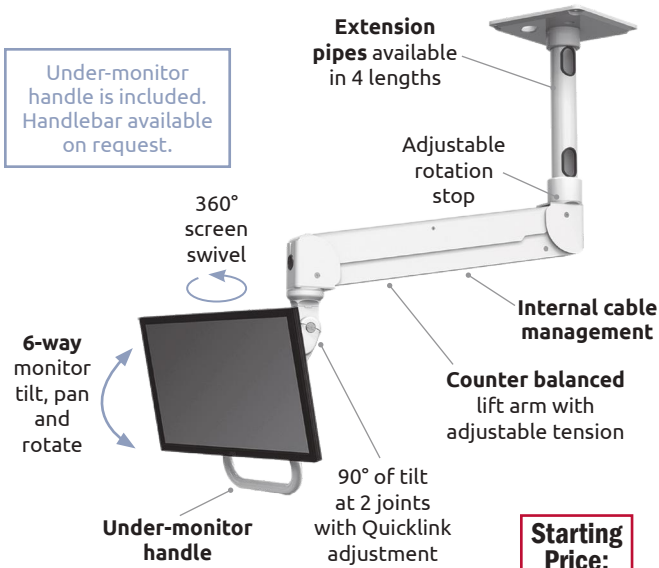

Single Elite Arm - ELQ5120-C8X12

Starting Price:
$609

Specifications

Load Capacity	28 lbs (12.7 kg)
Lift Distance	21" (53.3 cm)
Maximum Reach	27" (68.6 cm)
Arm Swivel at Mount	360°
Screen Swivel	360°
Screen Tilt	50°
VESA Interface	75 mm and 100 mm

Monitor not included.

Also available as a wall mount