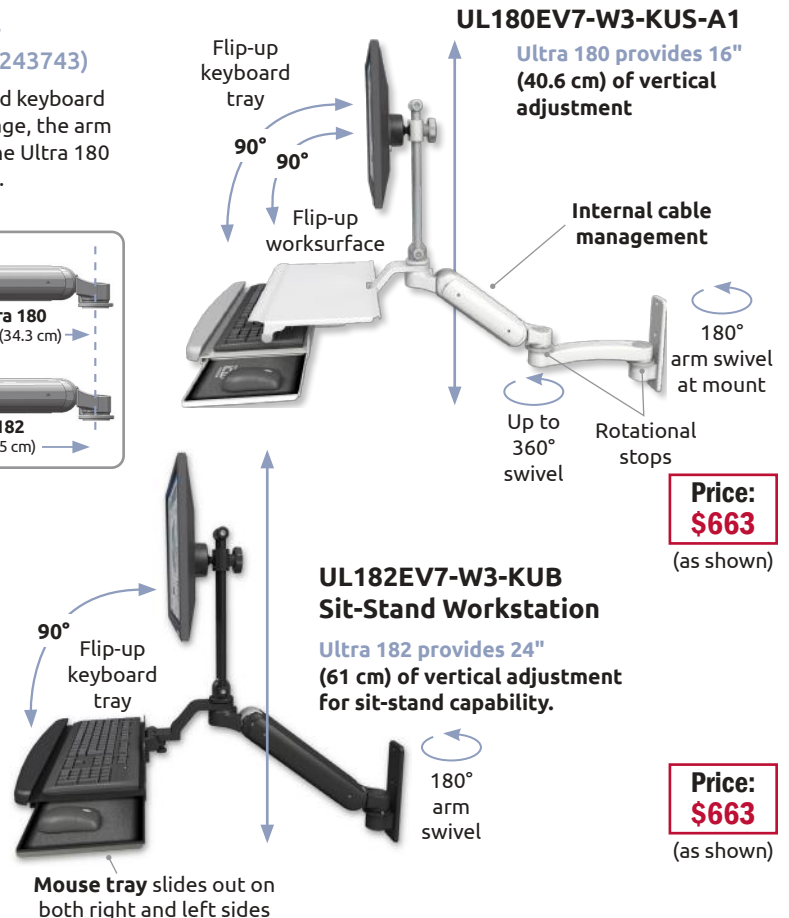

The Ultra 180 and Ultra 182 arms are protected by U.S. Patent 9,243,743.