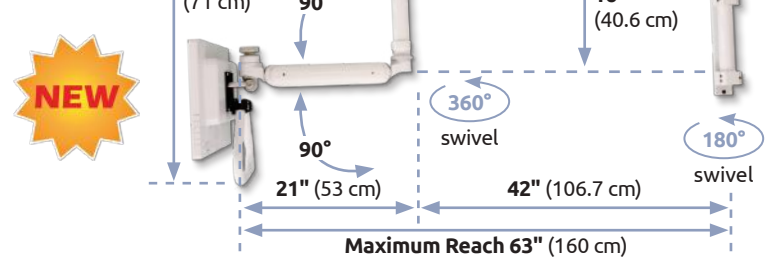

Overhead Short Arm

Standard Overhead Arm	Overhead Short Arm
Price: $1,534	Price: $1,599