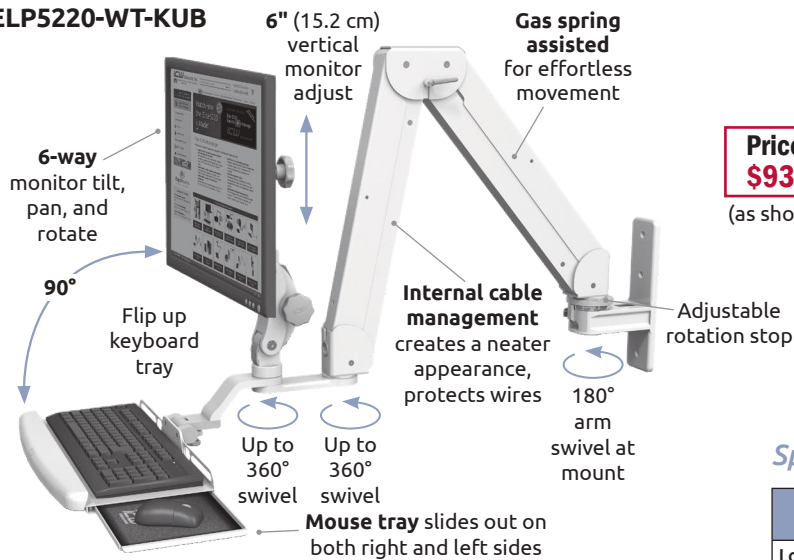

Elite Double Arm - Elite 5220 and Elite 5216

ELP5220-WT-KUB

Price: **$934**
(as shown)