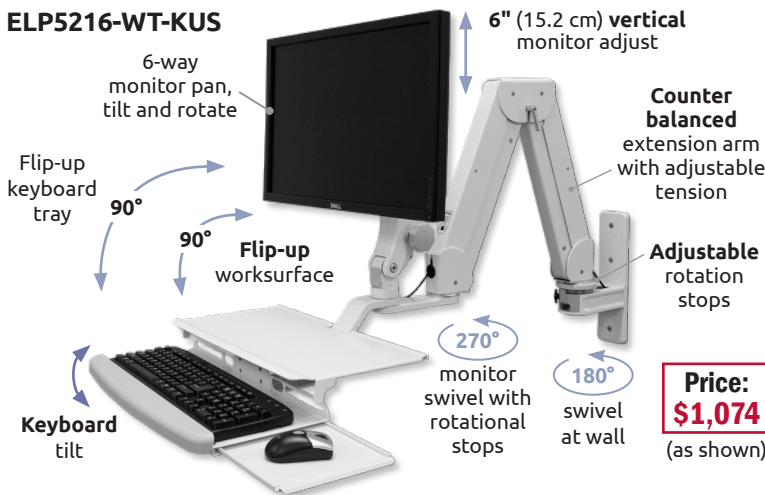

ELP5216-WT-KUS

Price: **$1,074**
(as shown)

For more options call your ICW Dental product specialist or visit www.icwdental.com.