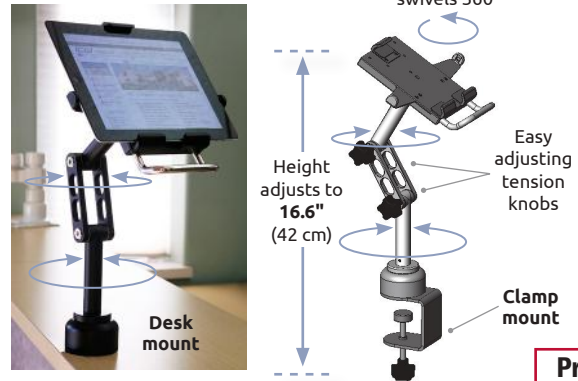

Tablet Mount - Professional

TABSDM: Tamper Resistant Desk Mount

TABCC: Clamp mount

Price:
$259

Specifications

Maximum Height	16.6" (42.2 cm)
Stowed Height	26" (66 cm)
Min. Tablet Size	6.5" to 9.5" (16.5 cm to 24.1 cm)
Max. Tablet Size	8" to 11.5" (20.3 cm to 29.2 cm)

Tablet not included.