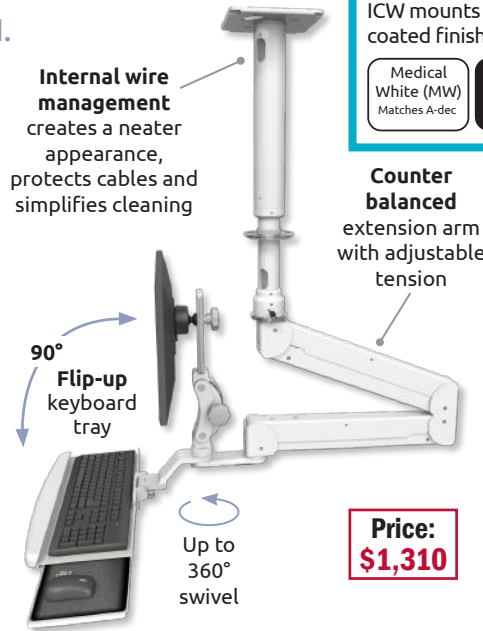

Double Elite Ceiling Mount - ELP6220-XT24-KUB

Ideal for ceiling mount with a keyboard.

- **MOUNT** stows conveniently overhead and rests 12" (30.5 cm) from the base of the drop pole.
- **FULLY CONCEALED** internal cable management protects cabling.
- **REMOVABLE STOP PIN** prevents mount from turning 180° and twisting cables internally.
- **ADJUSTABLE DROP POLE** has two retracting options — 19 to 26" (48.3 to 66 cm) and 26 to 37" (66 to 94 cm).
- **STOWS SAFELY** out of the way overhead.

Specifications

Maximum Reach	63" to 78" (160 cm to 198.1 cm)
Load Capacity	30 lbs (13.6 kg) with LCD only 22 lbs (10 kg) with LCD and Keyboard
Vertical Movement	38" (96.5 cm)
Diameter of Motion	68" (172.7 cm)
Adjustable Drop Pole Options	XT24: 26" to 37" (66 cm to 94 cm) XT12: 19" to 26" (48.3 cm to 66 cm)

Monitor, keyboard and mouse not included.

Powder Coat Color Options

ICW mounts are available in durable powder coated finishes to match your facility decor.

Medical White (MW) Matches A-dec	Writable Black (WB)	Putty (P) Matches Pelton & Crane	Tan (T) Matches A-dec	Quartz Gray (QG)