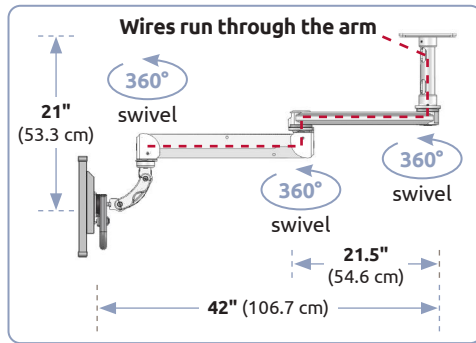

Titan Elite Ceiling - T2EQ-C8X5

Exceptional range of motion.
Precise positioning.

Specifications

Load Capacity	28 lbs (12.7 kg)
Lift Distance	21" (53.3 cm)
Maximum Reach	42" (106.7 cm)
Arm Swivel at Mount	360°
Screen Swivel	360°
Screen Tilt	50°

Monitor not included.

NOW EASY TO CABLE MANAGE

Does not require disassembly.
Cables run through the joints.

Ultra 180 and Ultra 182

The only arm with smooth, stable 180° vertical lift and up to 360° horizontal rotation (PATENT 9243743)

The patented Ultra 180 arm offers full articulation of your monitor and keyboard while supporting up to 32 lbs (14.5 kg). Easy to install and cable manage, the arm provides 180° of vertical lift and up to 360° of horizontal rotation. The Ultra 180 stows close to the wall, making it the perfect choice for tight spaces.

Specifications

Load Capacity	32 lbs (14.5 kg)
Maximum Reach (UL180)	15.5" (39.4 cm) with LCD Only 32.5" (82.6 cm) with LCD and Flip-Up Keyboard 38.5" (97.8 cm) with LCD, Flip-Up Keyboard and AS1 Arm
Maximum Reach (UL182)	19.5" (49.5 cm) with LCD Only 36.5" (92.7 cm) with LCD and Flip-Up Keyboard 42.5" (108 cm) with LCD, Flip-Up Keyboard and AS1 Arm
Vertical Adjustment Range	UL180: 16" (40.6 cm) UL182: 24" (61 cm)
Stowed Depth	10" (25.4 cm)
Horizontal Rotation	180° at Wall 270° at A1 Joint
Monitor Tilt	50°
Monitor Pan Left to Right	270°
Monitor Rotation	Landscape to portrait position
VESA Interface	75 mm and 100 mm

Monitor, keyboard and mouse not included.