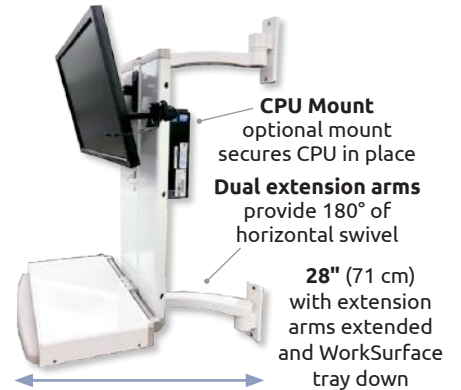

## Ultra 180 and Ultra 182

The only arm with smooth, stable 180° vertical lift and up to 360° horizontal rotation (PATENT 9243743)

The patented Ultra 180 arm offers full articulation of your monitor and keyboard while supporting up to 32 lbs (14.5 kg). Easy to install and cable manage, the arm provides 180° of vertical lift and up to 360° of horizontal rotation. The Ultra 180 stows close to the wall, making it the perfect choice for tight spaces.

### Specifications

Load Capacity	32 lbs (14.5 kg)
Maximum Reach (UL180)	15.5" (39.4 cm) with LCD Only 32.5" (82.6 cm) with LCD and Flip-Up Keyboard 38.5" (97.8 cm) with LCD, Flip-Up Keyboard and AS1 Arm
Maximum Reach (UL182)	19.5" (49.5 cm) with LCD Only 36.5" (92.7 cm) with LCD and Flip-Up Keyboard 42.5" (108 cm) with LCD, Flip-Up Keyboard and AS1 Arm
Vertical Adjustment Range	UL180: 16" (40.6 cm) UL182: 24" (61 cm)
Stowed Depth	10" (25.4 cm)
Horizontal Rotation	180° at Wall 270° at A1 Joint
Monitor Tilt	50°
Monitor Pan Left to Right	270°
Monitor Rotation	Landscape to portrait position
VESA Interface	75 mm and 100 mm

### VTLP Specifications

Vertical Adjust. Range	21" (53.3 cm)
Extended Depth with Keyboard Tray	17" (43.2 cm)
Stowed Depth (mounts flat against wall)	4" (10 cm)

Monitor (not included) does not rotate or tilt.

### VT21 Specifications

Vertical Adjust. Range	21" (53.3 cm)
Extended Depth with Keyboard Tray	17" (43.2 cm)
Stowed Depth (mounts flat against wall)	5.5" (14 cm)

Monitor (not included) tilts, pans, and rotates.