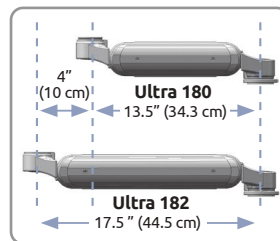

The Ultra 180 and Ultra 182 arms are protected by U.S. Patent 9,243,743.