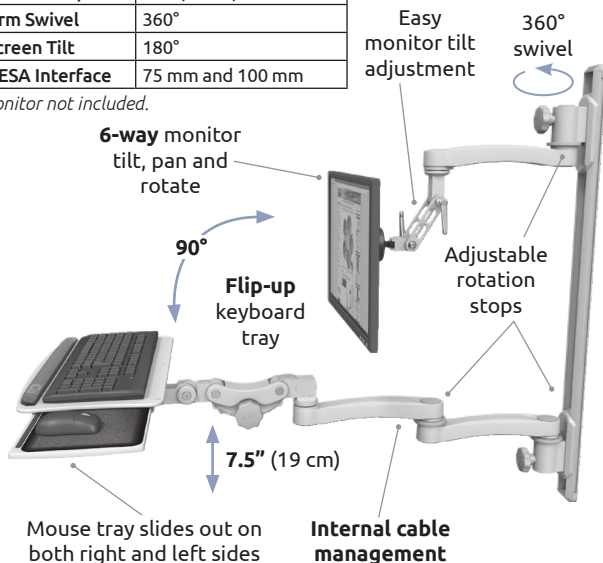

Ultra Undercabinet Monitor Mount

UL180i-BV-TS28-D1-A1

Price:
$677

(as shown)
Other models available

Glides 28" (71.1 cm) horizontally on mounting track

180° swivel at mount

360° swivel at joint

Up to 16" (40.6 cm) vertical adjustment

6-way monitor pan, tilt and rotate

50° screen tilt

360° screen rotation

Specifications

Load Capacity	32 lbs (14.5 kg)
Ultra 180 Arm Reach	16" (40.6 cm)
Horizontal Glide	28" (71 cm)
Stowed Depth	10" (25.4 cm)
Arm Swivel at Mount	Up to 360°
Screen Rotation	360°
Screen Tilt	50°
Mounting Options	Under Cabinet or Shelf

Monitor not included.

Accessories

GX Series Compact monitor mounts
starting at $83

CPU mounts
starting at $105

Adjustable Mini-PC and Scanner mounts
starting at $54