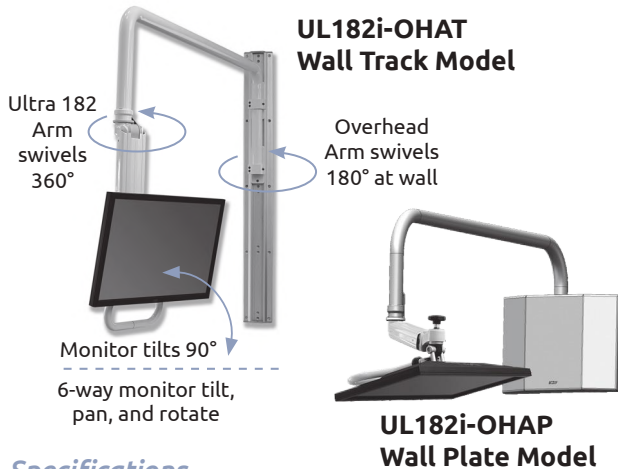

Overhead Arm - UL182i-OHAT and UL182i-OHAP

Specifications

	Standard Overhead Arm UL182i-OHAT/OHAP	Overhead Short Arm UL182i-OHATS/OHAPS
Load capacity	28 lbs (12.7 kg)	28 lbs (12.7 kg)
Maximum Horizontal Reach	77.5" (196.9 cm) with UL182	63" (160 cm) with UL182
	56.5" (143.5 cm)	42" (106.7 cm)
Vertical Adjustment Range	24" (61 cm)	24" (61 cm)
Horizontal swivel	180° at mount	180° at mount
Stowed depth	4" (10.2 cm)	4" (10.2 cm)
Mounting surface	Wall track or wall plate	Wall track or wall plate
Ultra 182 arm swivel	360°	360°
Monitor swivel	360°	360°
Monitor tilt	90°	90°
VESA interface	75 mm and 100 mm	75 mm and 100 mm
Finish	Powder coat	Powder coat

Monitor, keyboard and mouse not included.