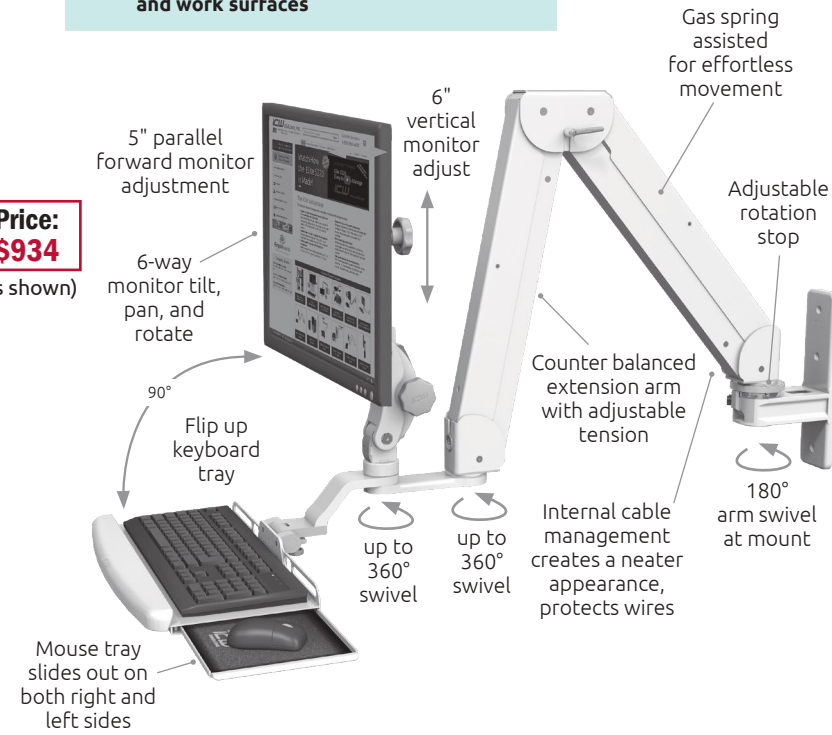

Monitor, keyboard and mouse not included.

Ideal for ceiling mount with a keyboard.

- **MOUNT** stows conveniently overhead and rests 12" from the base of the drop pole.
- **FULLY CONCEALED** internal cable management protects cabling.
- **REMOVABLE STOP PIN** prevents mount from turning 180° and twisting cables internally.
- **ADJUSTABLE DROP POLE** has two retracting options — 19 to 26" (48.3 to 66 cm) and 26 to 37" (66 to 94 cm).
- **STOWS SAFELY** out of the way overhead.

Monitor not included.

The **NEW Overhead Arm** attaches to the wall, providing 180° of horizontal rotation for a monitor. The monitor can be pulled down when required, then stowed up and out of the way. The Ultra 182 arm segment provides up to 26" (66 cm) of vertical adjustment with a maximum reach of 77" (196 cm).

Elite Double Arm - ELP5220-WT-KUB

Effortless movement,
optimum viewing angles

Specifications

Load Capacity	28 lbs (12.7 kg) LCD only 22 lbs (9.9 kg) LCD and Keyboard
Vertical Adjust Range	42" (106.7 cm)
Maximum Reach	56.25" (122.9 cm) LCD only 64" (162.6 cm) LCD and Keyboard Ultra Slide
Stowed Depth	10.5" (26.7 cm)
Arm Swivel at Mount	180°
Screen Swivel	360°
VESA Interface	75 mm and 100 mm
Mounting Options	Wall, Desk, Pole or Wall Track

Monitor, keyboard and mouse not included.

NOW AVAILABLE: NEW ELITE 5216

- 10" shorter than the Elite 5220
- Strong lateral support
- Available with all ICW keyboards and work surfaces

Price:
\$934

(as shown)