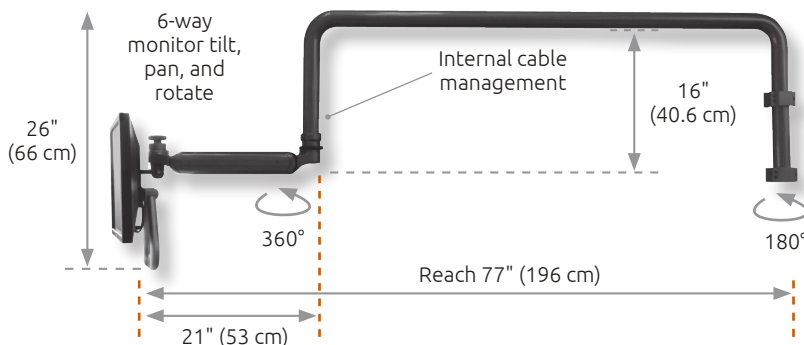

Monitor, keyboard and mouse not included.

Ideal for ceiling mount with a keyboard.

- **MOUNT** stows conveniently overhead and rests 12" from the base of the drop pole.
- **FULLY CONCEALED** internal cable management protects cabling.
- **REMOVABLE STOP PIN** prevents mount from turning 180° and twisting cables internally.
- **ADJUSTABLE DROP POLE** has two retracting options — 19 to 26" (48.3 to 66 cm) and 26 to 37" (66 to 94 cm).
- **STOWS SAFELY** out of the way overhead.

Overhead Arm - UL182i-OHAT and UL182i-OHAP

**UL182i-OHAT
Wall Track Model**

**Price:
\$1,534**

6-way monitor tilt, pan, and rotate

**UL182i-OHAP
Wall Plate Model**

Specifications

Load Capacity	32 lbs (14.5 kg)
Vertical Adjust Range	26" (66 cm)
Maximum Reach	77" (196 cm)
Stowed Depth	8" (20 cm)
Arm Swivel at Mount	180°
Ultra 182 Arm Swivel	360°
Monitor Swivel	360°
Monitor Tilt	90°
VESA Interface	75 mm and 100 mm

Monitor not included.

The **NEW Overhead Arm** attaches to the wall, providing 180° of horizontal rotation for a monitor. The monitor can be pulled down when required, then stowed up and out of the way. The Ultra 182 arm segment provides up to 26" (66 cm) of vertical adjustment with a maximum reach of 77" (196 cm).

Elite Double Arm - ELP5220-WT-KUB

Effortless movement,
optimum viewing angles

Specifications

Load Capacity	28 lbs (12.7 kg) LCD only 22 lbs (9.9 kg) LCD and Keyboard
Vertical Adjust Range	42" (106.7 cm)
Maximum Reach	56.25" (122.9 cm) LCD only 64" (162.6 cm) LCD and Keyboard Ultra Slide
Stowed Depth	10.5" (26.7 cm)
Arm Swivel at Mount	180°
Screen Swivel	360°
VESA Interface	75 mm and 100 mm
Mounting Options	Wall, Desk, Pole or Wall Track