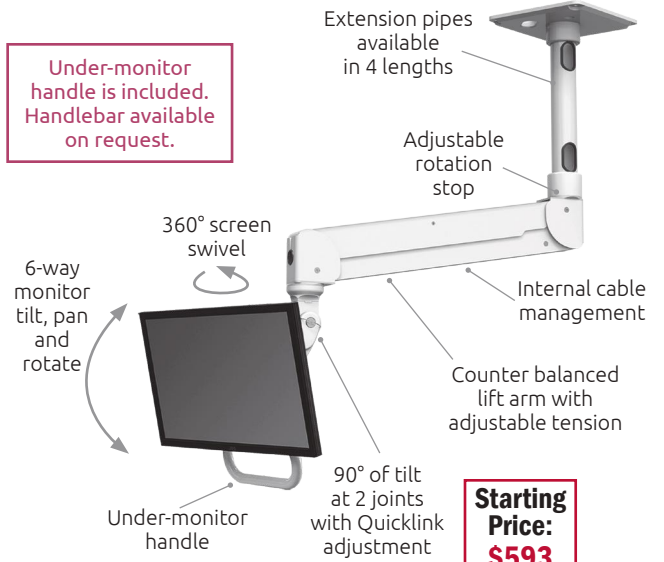

Monitor (not included) tilts, pans, and rotates.

For more options call your ICW Dental product specialist or visit www.icwdental.com.

Tablet Mount - Professional

TABSDM: Tamper Resistant Desk Mount

TABCC: Clamp mount

Price:
\$259

Specifications

Maximum Height	16.6" (42 cm)
Stowed Height	26" (66 cm)
Min. Tablet Size	6.5" to 9.5" (16.5 cm to 24 cm)
Max. Tablet Size	8" to 11.5" (20.3 cm to 29 cm)

Tablet not included.

Also available as tablet mounting plate only, no stand. Theft resistant fastener is included.

TABV \$139

Elite Single Arm - ELQ5120-C8X12

Under-monitor handle is included. Handlebar available on request.

Starting Price:
\$593

Specifications

Load Capacity	28 lbs (12.7 kg)
Lift Distance	21" (53.3 cm)
Maximum Reach	27" (68.6 cm)
Arm Swivel at Mount	360°
Screen Swivel	360°
Screen Tilt	50°
VESA Interface	75 mm and 100 mm

Load Capacity	32 lbs (14.5 kg)
Ultra 180 Arm Reach	16" (40.6 cm)
Horizontal Glide	28" (71 cm)
Stowed Depth	10" (25.4 cm)
Arm Swivel at Mount	Up to 360°
Screen Rotation	360°
Screen Tilt	50°
Mounting Options	Under Cabinet or Shelf