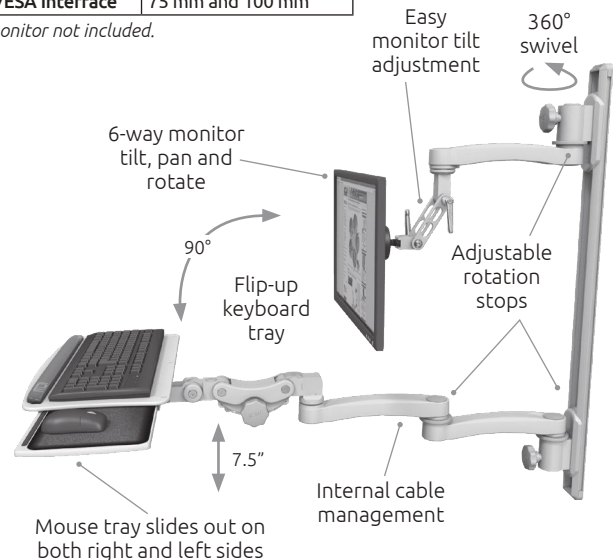

Monitor not included.

The **NEW Overhead Arm** attaches to the wall, providing 180° of horizontal rotation for a monitor. The monitor can be pulled down when required, then stowed up and out of the way. The Ultra 182 arm segment provides up to 26" (66 cm) of vertical adjustment with a maximum reach of 77" (196 cm).

Load Capacity	32 lbs (14.5 kg)
Ultra 180 Arm Reach	16" (40.6 cm)
Horizontal Glide	28" (71 cm)
Stowed Depth	10" (25.4 cm)
Arm Swivel at Mount	Up to 360°
Screen Rotation	360°
Screen Tilt	50°
Mounting Options	Under Cabinet or Shelf

Monitor not included.

Ultra 500i Workstation

UL500i-T36D-KPB-A3

Price:
\$693

(as shown)

Specifications

Load Capacity	18 lbs (8.2 kg) LCD only 28 lbs (12.7 kg) LCD and Keyboard
Maximum Reach	42" (106.7 cm)
Stowed Depth	5.5" (14 cm)
Arm Swivel	360°
Screen Tilt	180°
VESA Interface	75 mm and 100 mm

Monitor not included.

Accessories

GX Series Compact monitor mounts starting at \$83

CPU mounts starting at \$105

Adjustable Mini-PC and Scanner mounts starting at \$54