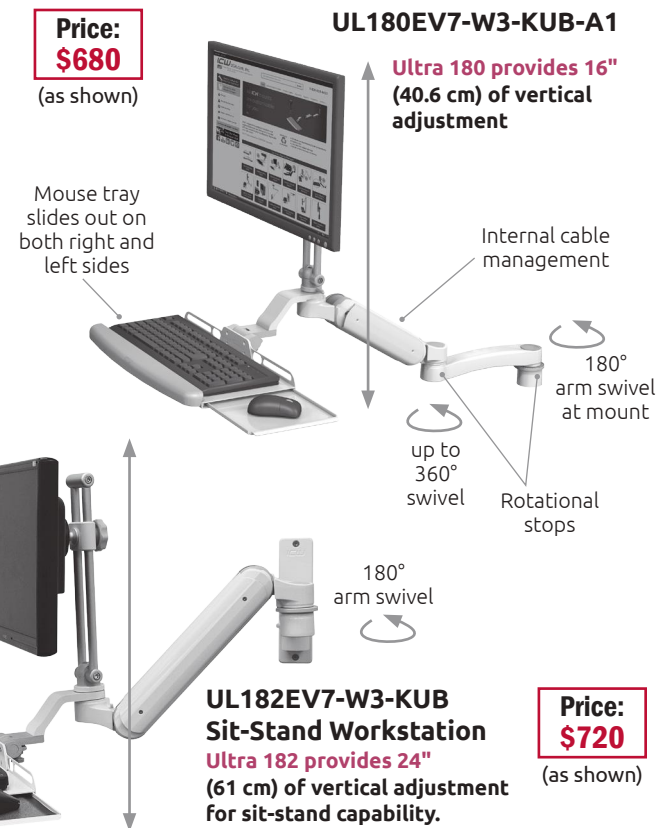

Ultra 180 and Ultra 182

The only arm with smooth, stable 180° vertical lift and up to 360° horizontal rotation PATENT 9243743

The patented Ultra 180 arm offers full articulation of your monitor and keyboard while supporting up to 32 lbs (14.5 kg). Easy to install and cable manage, the arm provides 180° of vertical lift and up to 360° of horizontal rotation. The Ultra 180 stows close to the wall, making it the perfect choice for tight spaces.

Specifications

Load Capacity	32 lbs (14.7 kg)
Maximum Reach (UL180)	15.5" (39.4 cm) with LCD only 32.5" (82.6 cm) with LCD and Flip-Up Keyboard 38.5" (97.8 cm) with LCD, Flip-Up Keyboard and AS1 arm
Maximum Reach (UL182)	19.5" (49.5 cm) with LCD only 36.5" (92.5 cm) with LCD and Flip-Up Keyboard 42.5" (108 cm) with LCD, Flip-Up Keyboard and AS1 arm
Vertical Adjustment Range	UL180: 16" (40.6 cm) UL182: 24" (61 cm)
Stowed Depth	10" (25.4 cm)
Horizontal Rotation	180° at wall 270° at A1 joint
Monitor Tilt	50°
Monitor Pan Left to Right	270°
Monitor Rotation	Landscape to portrait position
VESA Interface	75 mm and 100 mm

Monitor, keyboard and mouse not included.

Price:
\$680

(as shown)

UL180EV7-W3-KUB-A1

Ultra 180 provides 16" (40.6 cm) of vertical adjustment

UL182EV7-W3-KUB
Sit-Stand Workstation

Ultra 182 provides 24" (61 cm) of vertical adjustment for sit-stand capability.

Monitor (not included) does not rotate or tilt.

VT21 Specifications

Vertical Adjust. Range	21" (53.3 cm)
Extended Depth with Keyboard Tray	17" (43.2 cm)
Stowed Depth (mounts flat against wall)	5.5" (14 cm)