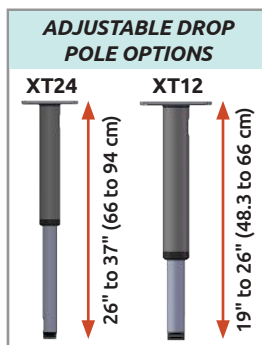

Double Elite Ceiling Mount - ELP6220-XT24

**RANGE
OF MOTION
TOP VIEW**

**Price:
\$1,310**

Specifications

Maximum Reach	63" to 78" (160 cm to 198.1 cm)
Load Capacity	30 lbs (13.6 kg) with LCD only 22 lbs (35.6 cm) with LCD and Keyboard
Vertical Movement	38" (96.5 cm)
Diameter of Motion	68" (172.5 cm)
Adjustable Drop Pole Options	XT24: 26" to 37" (66 cm to 94 cm) XT12: 19" to 26" (48.3 cm to 66 cm)

Monitor, keyboard and mouse not included.

Ideal for ceiling mount with a keyboard.

- **MOUNT** stows conveniently overhead and rests 12" from the base of the drop pole.
- **FULLY CONCEALED** internal cable management protects cabling.
- **REMOVABLE STOP PIN** prevents mount from turning 180° and twisting cables internally.
- **ADJUSTABLE DROP POLE** has two retracting options — 19 to 26" (48.3 to 66 cm) and 26 to 37" (66 to 94 cm).
- **STOWS SAFELY** out of the way overhead.

Specifications

Load Capacity	32 lbs (14.7 kg)
Maximum Reach (UL180)	15.5" (39.4 cm) with LCD only 32.5" (82.6 cm) with LCD and Flip-Up Keyboard 38.5" (97.8 cm) with LCD, Flip-Up Keyboard and AS1 arm
Maximum Reach (UL182)	19.5" (49.5 cm) with LCD only 36.5" (92.5 cm) with LCD and Flip-Up Keyboard 42.5" (108 cm) with LCD, Flip-Up Keyboard and AS1 arm
Vertical Adjustment Range	UL180: 16" (40.6 cm) UL182: 24" (61 cm)
Stowed Depth	10" (25.4 cm)
Horizontal Rotation	180° at wall 270° at A1 joint
Monitor Tilt	50°
Monitor Pan Left to Right	270°
Monitor Rotation	Landscape to portrait position
VESA Interface	75 mm and 100 mm