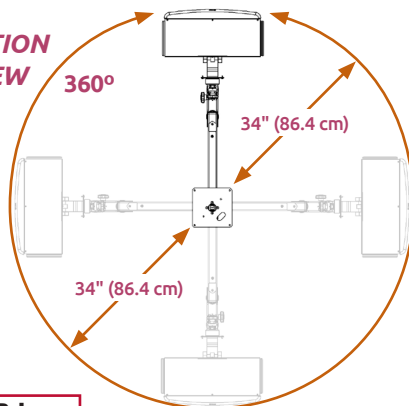

Double Elite Ceiling Mount - ELP6220-XT24

**RANGE
OF MOTION
TOP VIEW**

**Price:
\$1,310**

Specifications

Maximum Reach	63" to 78" (160 cm to 198.1 cm)
Load Capacity	30 lbs (13.6 kg) with LCD only 22 lbs (35.6 cm) with LCD and Keyboard
Vertical Movement	38" (96.5 cm)
Diameter of Motion	68" (172.5 cm)
Adjustable Drop Pole Options	XT24: 26" to 37" (66 cm to 94 cm) XT12: 19" to 26" (48.3 cm to 66 cm)

Monitor, keyboard and mouse not included.

Ideal for ceiling mount with a keyboard.

- **MOUNT** stows conveniently overhead and rests 12" from the base of the drop pole.
- **FULLY CONCEALED** internal cable management protects cabling.
- **REMOVABLE STOP PIN** prevents mount from turning 180° and twisting cables internally.
- **ADJUSTABLE DROP POLE** has two retracting options — 19 to 26" (48.3 to 66 cm) and 26 to 37" (66 to 94 cm).
- **STOWS SAFELY** out of the way overhead.

Overhead Arm - UL182i-OHAT and UL182i-OHAP

**UL182i-OHAT
Wall Track Model**

**Price:
\$1,534**

6-way monitor tilt, pan, and rotate

**UL182i-OHAP
Wall Plate Model**

Specifications

Load Capacity	32 lbs (14.5 kg)
Vertical Adjust Range	26" (66 cm)
Maximum Reach	77" (196 cm)
Stowed Depth	8" (20 cm)
Arm Swivel at Mount	180°
Ultra 182 Arm Swivel	360°
Monitor Swivel	360°
Monitor Tilt	90°
VESA Interface	75 mm and 100 mm

Monitor not included.

The **NEW Overhead Arm** attaches to the wall, providing 180° of horizontal rotation for a monitor. The monitor can be pulled down when required, then stowed up and out of the way. The Ultra 182 arm segment provides up to 26" (66 cm) of vertical adjustment with a maximum reach of 77" (196 cm).