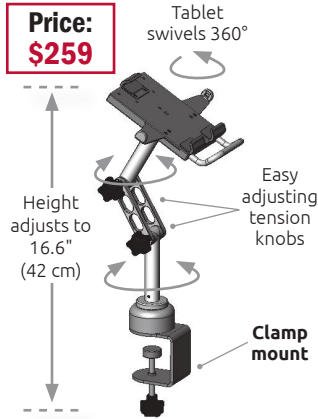

Monitor (not included) tilts, pans, and rotates.

For more options call your ICW Dental product specialist or visit www.icwdental.com.

Tablet Mount - Professional

TABSDM: Tamper Resistant Desk Mount

TABCC: Clamp mount

Price:
\$259

Specifications

Maximum Height	16.6" (42 cm)
Stowed Height	26" (66 cm)
Min. Tablet Size	6.5" to 9.5" (16.5 cm to 24 cm)
Max. Tablet Size	8" to 11.5" (20.3 cm to 29 cm)

Tablet not included.

Also available as tablet mounting plate only, no stand. Theft resistant fastener is included.

TABV \$139

Elite Single Arm - ELQ5120-C8X12

Under-monitor handle is included. Handlebar available on request.

Starting Price:
\$593

Specifications

Load Capacity	28 lbs (12.7 kg)
Lift Distance	21" (53.3 cm)
Maximum Reach	27" (68.6 cm)
Arm Swivel at Mount	360°
Screen Swivel	360°
Screen Tilt	50°
VESA Interface	75 mm and 100 mm