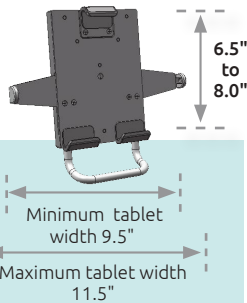

Monitor (not included) tilts, pans, and rotates.

For more options call your ICW Dental product specialist or visit www.icwdental.com.

Tablet Mount - Professional

TABSDM: Tamper Resistant Desk Mount

TABCC: Clamp mount

Price:
\$259

Specifications

Maximum Height	16.6" (42 cm)
Stowed Height	26" (66 cm)
Min. Tablet Size	6.5" to 9.5" (16.5 cm to 24 cm)
Max. Tablet Size	8" to 11.5" (20.3 cm to 29 cm)

Tablet not included.

Also available as tablet mounting plate only, no stand. Theft resistant fastener is included.

TABV \$139

Elite Single Arm - ELQ5120-C8X12

Under-monitor handle is included. Handlebar available on request.

Starting Price:
\$593

Specifications

Load Capacity	28 lbs (12.7 kg)
Lift Distance	21" (53.3 cm)
Maximum Reach	27" (68.6 cm)
Arm Swivel at Mount	360°
Screen Swivel	360°
Screen Tilt	50°
VESA Interface	75 mm and 100 mm