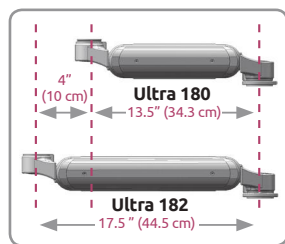

Elite Double Arm - ELP5220-WT-KUB

Effortless movement,
optimum viewing angles

Specifications

Load Capacity	28 lbs (12.7 kg) LCD only 22 lbs (9.9 kg) LCD and Keyboard
Vertical Adjust Range	42" (106.7 cm)
Maximum Reach	56.25" (122.9 cm) LCD only 64" (162.6 cm) LCD and Keyboard Ultra Slide
Stowed Depth	10.5" (26.7 cm)
Arm Swivel at Mount	180°
Screen Swivel	360°
VESA Interface	75 mm and 100 mm
Mounting Options	Wall, Desk, Pole or Wall Track

Monitor, keyboard and mouse not included.

NOW AVAILABLE: NEW ELITE 5216

- 10" shorter than the Elite 5220
- Strong lateral support
- Available with all ICW keyboards and work surfaces

Price:
$934

(as shown)

Titan Elite Ceiling - T2EQ-C8X5

Exceptional range of motion.
Precise positioning.

Specifications

Load Capacity	28 lbs (12.7 kg)
Lift Distance	21" (53.3 cm)
Maximum Reach	42" (106.7 cm)
Arm Swivel at Mount	360°
Screen Swivel	360°
Screen Tilt	360°

Monitor not included.

Price:
$765

(as shown)

NOW EASY TO CABLE MANAGE

Does not require disassembly.
Cables run through the joints.

T2EP-WT2-KUB
Wall mount

Price:
$915

Under-monitor handle is included.
Handlebar available on request.

Ultra 180 and Ultra 182

The only arm with smooth, stable 180° vertical lift and up to 360° horizontal rotation PATENT 9243743

The patented Ultra 180 arm offers full articulation of your monitor and keyboard while supporting up to 32 lbs (14.5 kg). Easy to install and cable manage, the arm provides 180° of vertical lift and up to 360° of horizontal rotation. The Ultra 180 stows close to the wall, making it the perfect choice for tight spaces.

Specifications