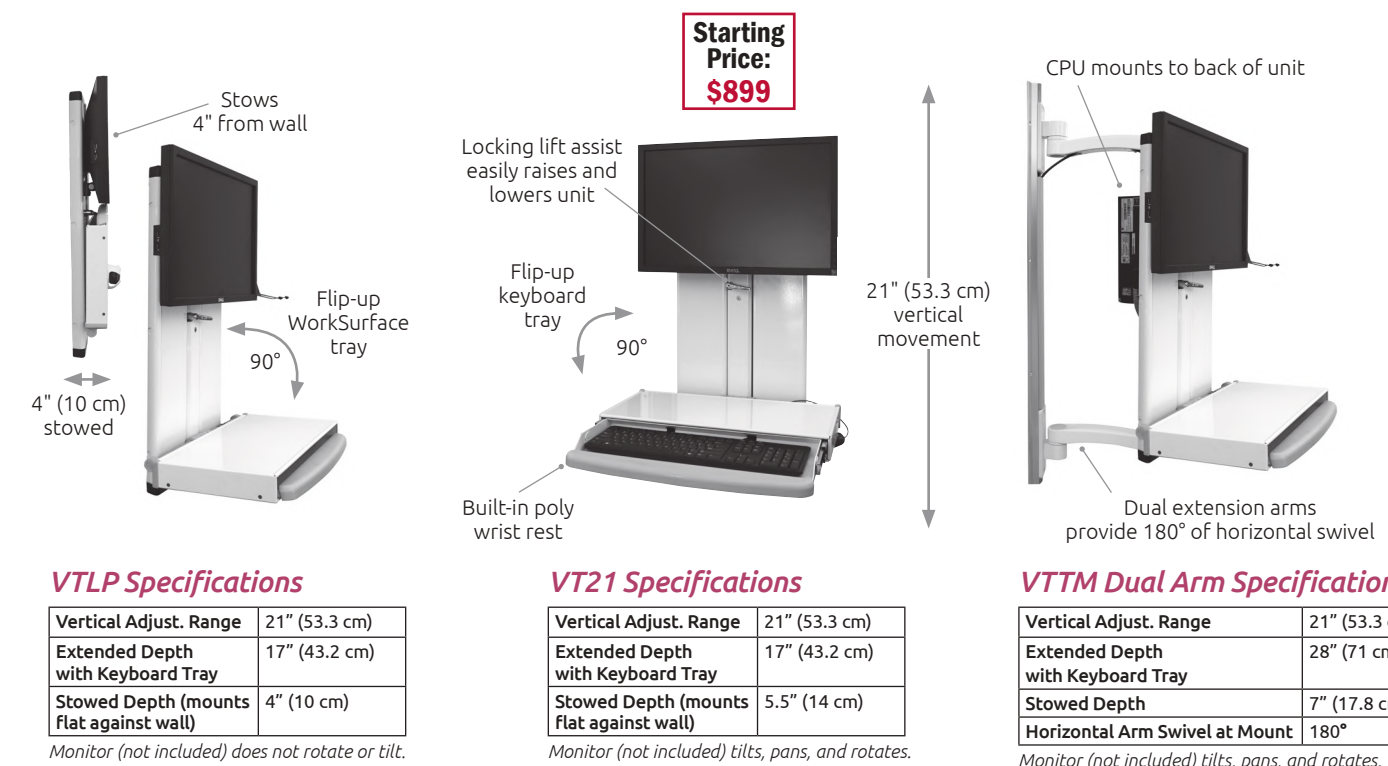

Ultra 180 and Ultra 182

The only arm with smooth, stable 180° vertical lift and up to 360° horizontal rotation PATENT 9243743

The patented Ultra 180 arm offers full articulation of your monitor and keyboard while supporting up to 32 lbs (14.5 kg). Easy to install and cable manage, the arm provides 180° of vertical lift and up to 360° of horizontal rotation. The Ultra 180 stows close to the wall, making it the perfect choice for tight spaces.

Specifications

Load Capacity	32 lbs (14.7 kg)
Maximum Reach (UL180)	15.5" (39.4 cm) with LCD only 32.5" (82.6 cm) with LCD and Flip-Up Keyboard 38.5" (97.8 cm) with LCD, Flip-Up Keyboard and AS1 arm
Maximum Reach (UL182)	19.5" (49.5 cm) with LCD only 36.5" (92.5 cm) with LCD and Flip-Up Keyboard 42.5" (108 cm) with LCD, Flip-Up Keyboard and AS1 arm
Vertical Adjustment Range	UL180: 16" (40.6 cm) UL182: 24" (61 cm)
Stowed Depth	10" (25.4 cm)
Horizontal Rotation	180° at wall 270° at A1 joint
Monitor Tilt	50°
Monitor Pan Left to Right	270°
Monitor Rotation	Landscape to portrait position
VESA Interface	75 mm and 100 mm

Monitor, keyboard and mouse not included.

Price:
\$680

(as shown)

UL180EV7-W3-KUB-A1

Ultra 180 provides 16" (40.6 cm) of vertical adjustment

UL182EV7-W3-KUB
Sit-Stand Workstation

Ultra 182 provides 24" (61 cm) of vertical adjustment for sit-stand capability.

Price:
\$720

(as shown)

The Ultra 180 and Ultra 182 arms are protected by U.S. Patent 9,243,743.

VT21 Low Profile Sit-Stand Workstations

Starting Price:
\$899

VTLP Specifications

Vertical Adjust. Range	21" (53.3 cm)
Extended Depth with Keyboard Tray	17" (43.2 cm)
Stowed Depth (mounts flat against wall)	4" (10 cm)