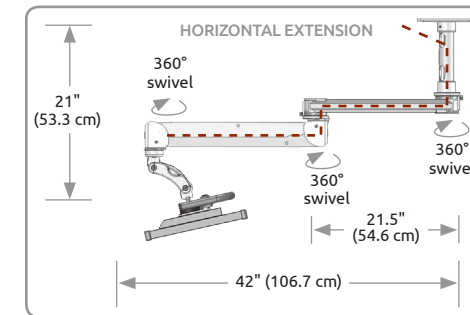

NOW EASY TO CABLE MANAGE

Does not require disassembly.
Cables run through the joints.

T2EP-WT2-KUB
Wall mount

Price:
$915

Under-monitor handle is included.
Handlebar available on request.

Ultra 180 and Ultra 182

The only arm with smooth, stable 180° vertical lift and up to 360° horizontal rotation PATENT 9243743

The patented Ultra 180 arm offers full articulation of your monitor and keyboard while supporting up to 32 lbs (14.5 kg). Easy to install and cable manage, the arm provides 180° of vertical lift and up to 360° of horizontal rotation. The Ultra 180 stows close to the wall, making it the perfect choice for tight spaces.

Specifications

Load Capacity	32 lbs (14.7 kg)
Maximum Reach (UL180)	15.5" (39.4 cm) with LCD only 32.5" (82.6 cm) with LCD and Flip-Up Keyboard 38.5" (97.8 cm) with LCD, Flip-Up Keyboard and AS1 arm
Maximum Reach (UL182)	19.5" (49.5 cm) with LCD only 36.5" (92.5 cm) with LCD and Flip-Up Keyboard 42.5" (108 cm) with LCD, Flip-Up Keyboard and AS1 arm
Vertical Adjustment Range	UL180: 16" (40.6 cm) UL182: 24" (61 cm)
Stowed Depth	10" (25.4 cm)
Horizontal Rotation	180° at wall 270° at A1 joint
Monitor Tilt	50°
Monitor Pan Left to Right	270°
Monitor Rotation	Landscape to portrait position
VESA Interface	75 mm and 100 mm

Monitor, keyboard and mouse not included.