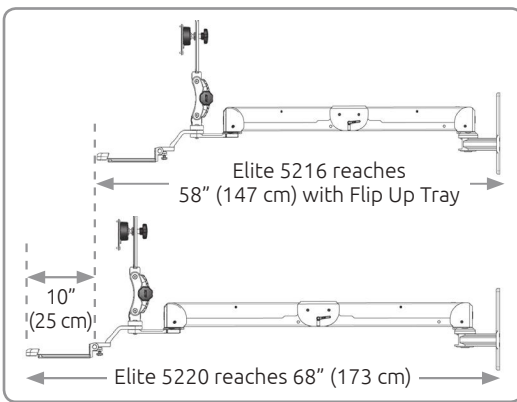

Elite Double Arm - ELP5220-WT-KUB

Effortless movement,
optimum viewing angles

Specifications

Load Capacity	28 lbs (12.7 kg) LCD only 22 lbs (9.9 kg) LCD and Keyboard
Vertical Adjust Range	42" (106.7 cm)
Maximum Reach	56.25" (122.9 cm) LCD only 64" (162.6 cm) LCD and Keyboard Ultra Slide
Stowed Depth	10.5" (26.7 cm)
Arm Swivel at Mount	180°
Screen Swivel	360°
VESA Interface	75 mm and 100 mm
Mounting Options	Wall, Desk, Pole or Wall Track

Monitor, keyboard and mouse not included.