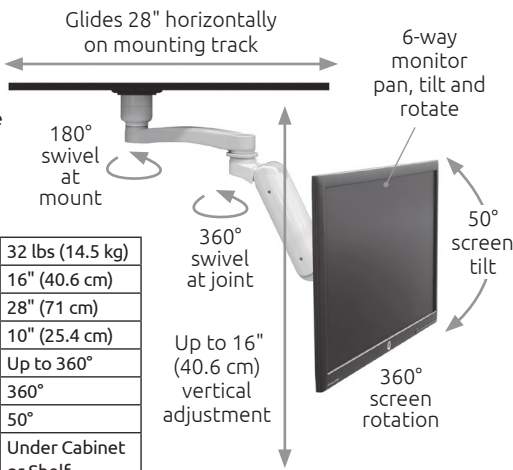

TABV \$139

Elite Single Arm - ELQ5120-C8X12

Under-monitor handle is included. Handlebar available on request.

Starting Price:
\$593

Specifications

Load Capacity	28 lbs (12.7 kg)
Lift Distance	21" (53.3 cm)
Maximum Reach	27" (68.6 cm)
Arm Swivel at Mount	360°
Screen Swivel	360°
Screen Tilt	50°
VESA Interface	75 mm and 100 mm

Monitor not included.

Also available as a wall mount

Ultra Undercabinet Monitor Mount

UL180i-BV-TS28-D1-A1

Price:
\$661

(as shown)

Other models available

Specifications

Load Capacity	32 lbs (14.5 kg)
Ultra 180 Arm Reach	16" (40.6 cm)
Horizontal Glide	28" (71 cm)
Stowed Depth	10" (25.4 cm)
Arm Swivel at Mount	Up to 360°
Screen Rotation	360°
Screen Tilt	50°
Mounting Options	Under Cabinet or Shelf