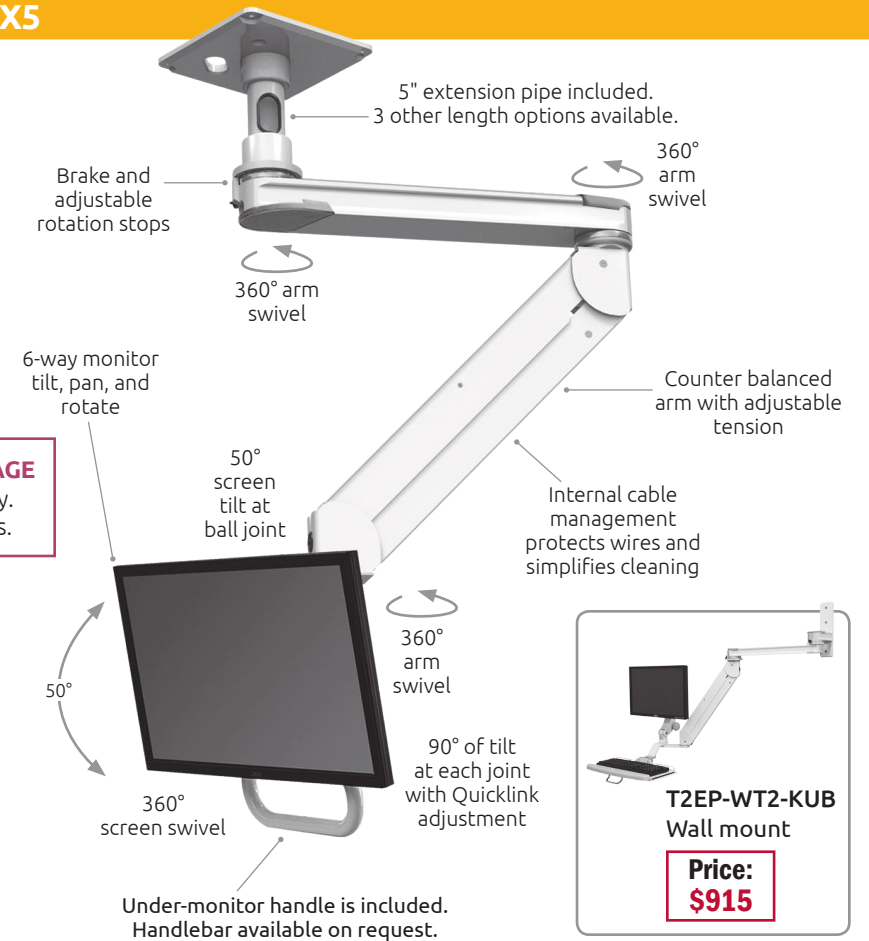

NOW EASY TO CABLE MANAGE

Does not require disassembly.
Cables run through the joints.

T2EP-WT2-KUB
Wall mount

Price:
$915

Under-monitor handle is included.
Handlebar available on request.

Ultra 180 and Ultra 182

The only arm with smooth, stable 180° vertical lift and up to 360° horizontal rotation PATENT 9243743

The patented Ultra 180 arm offers full articulation of your monitor and keyboard while supporting up to 32 lbs (14.5 kg). Easy to install and cable manage, the arm provides 180° of vertical lift and up to 360° of horizontal rotation. The Ultra 180 stows close to the wall, making it the perfect choice for tight spaces.

Specifications

Load Capacity	32 lbs (14.7 kg)
Maximum Reach (UL180)	15.5" (39.4 cm) with LCD only 32.5" (82.6 cm) with LCD and Flip-Up Keyboard 38.5" (97.8 cm) with LCD, Flip-Up Keyboard and AS1 arm
Maximum Reach (UL182)	19.5" (49.5 cm) with LCD only 36.5" (92.5 cm) with LCD and Flip-Up Keyboard 42.5" (108 cm) with LCD, Flip-Up Keyboard and AS1 arm
Vertical Adjustment Range	UL180: 16" (40.6 cm) UL182: 24" (61 cm)
Stowed Depth	10" (25.4 cm)
Horizontal Rotation	180° at wall 270° at A1 joint
Monitor Tilt	50°
Monitor Pan Left to Right	270°
Monitor Rotation	Landscape to portrait position
VESA Interface	75 mm and 100 mm

Monitor, keyboard and mouse not included.

Price:
$680

(as shown)